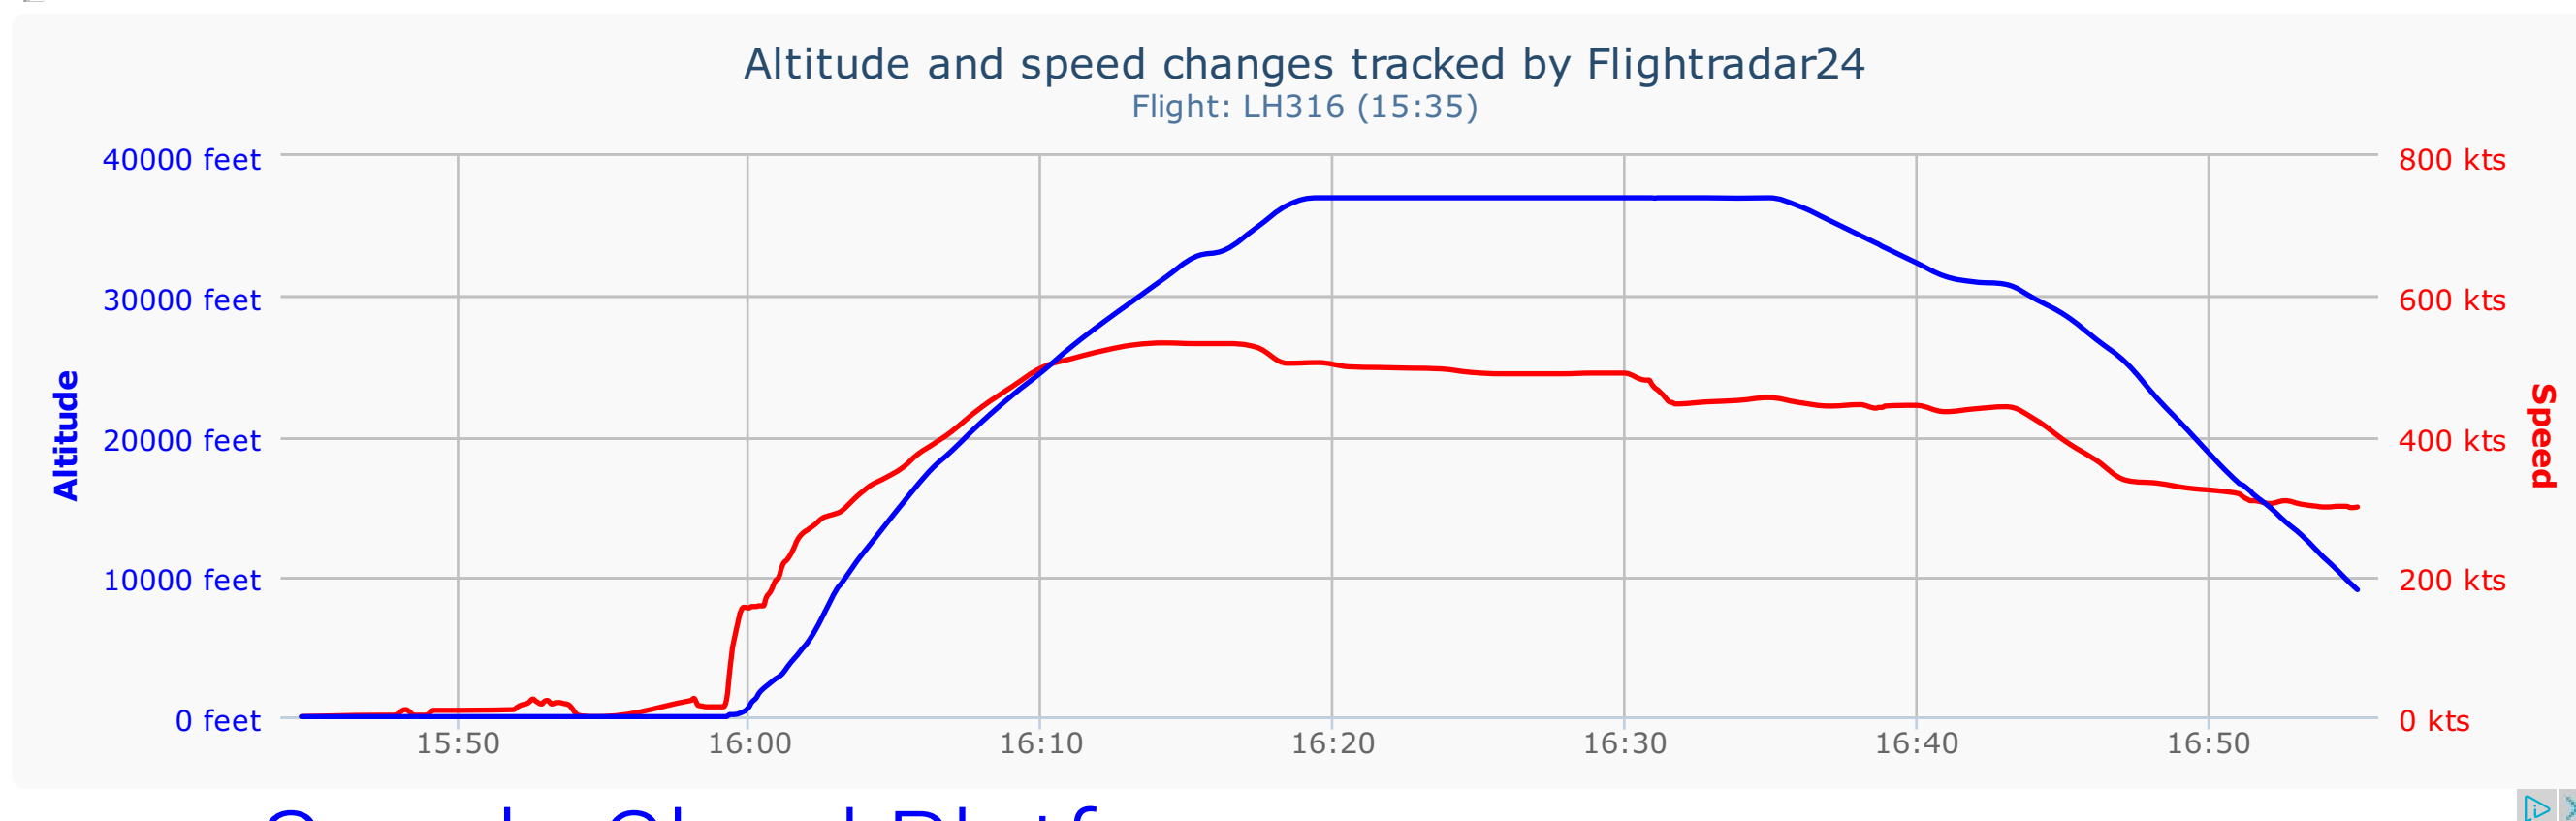

Active filters 7 Remaining

■ No filters

Reset to default

UTC17:54

[Home](#) > [Data / History](#) > [Airline fleet](#) > [D-AECH](#)

D-AECH - Aircraft info and flight history

Full flight information and flight history for aircraft D-AECH

LH316 / DLH316Lufthansa

Aircraft (E190)

Embraer ERJ-190

Registration(3C5468)

D-AECH

ALTITUDE0 FT SPEED0 KTS TRACK340° UTC TIME15:44

Google Cloud Platform

From Simple Website to Complex App. Build What's Next. Learn More.