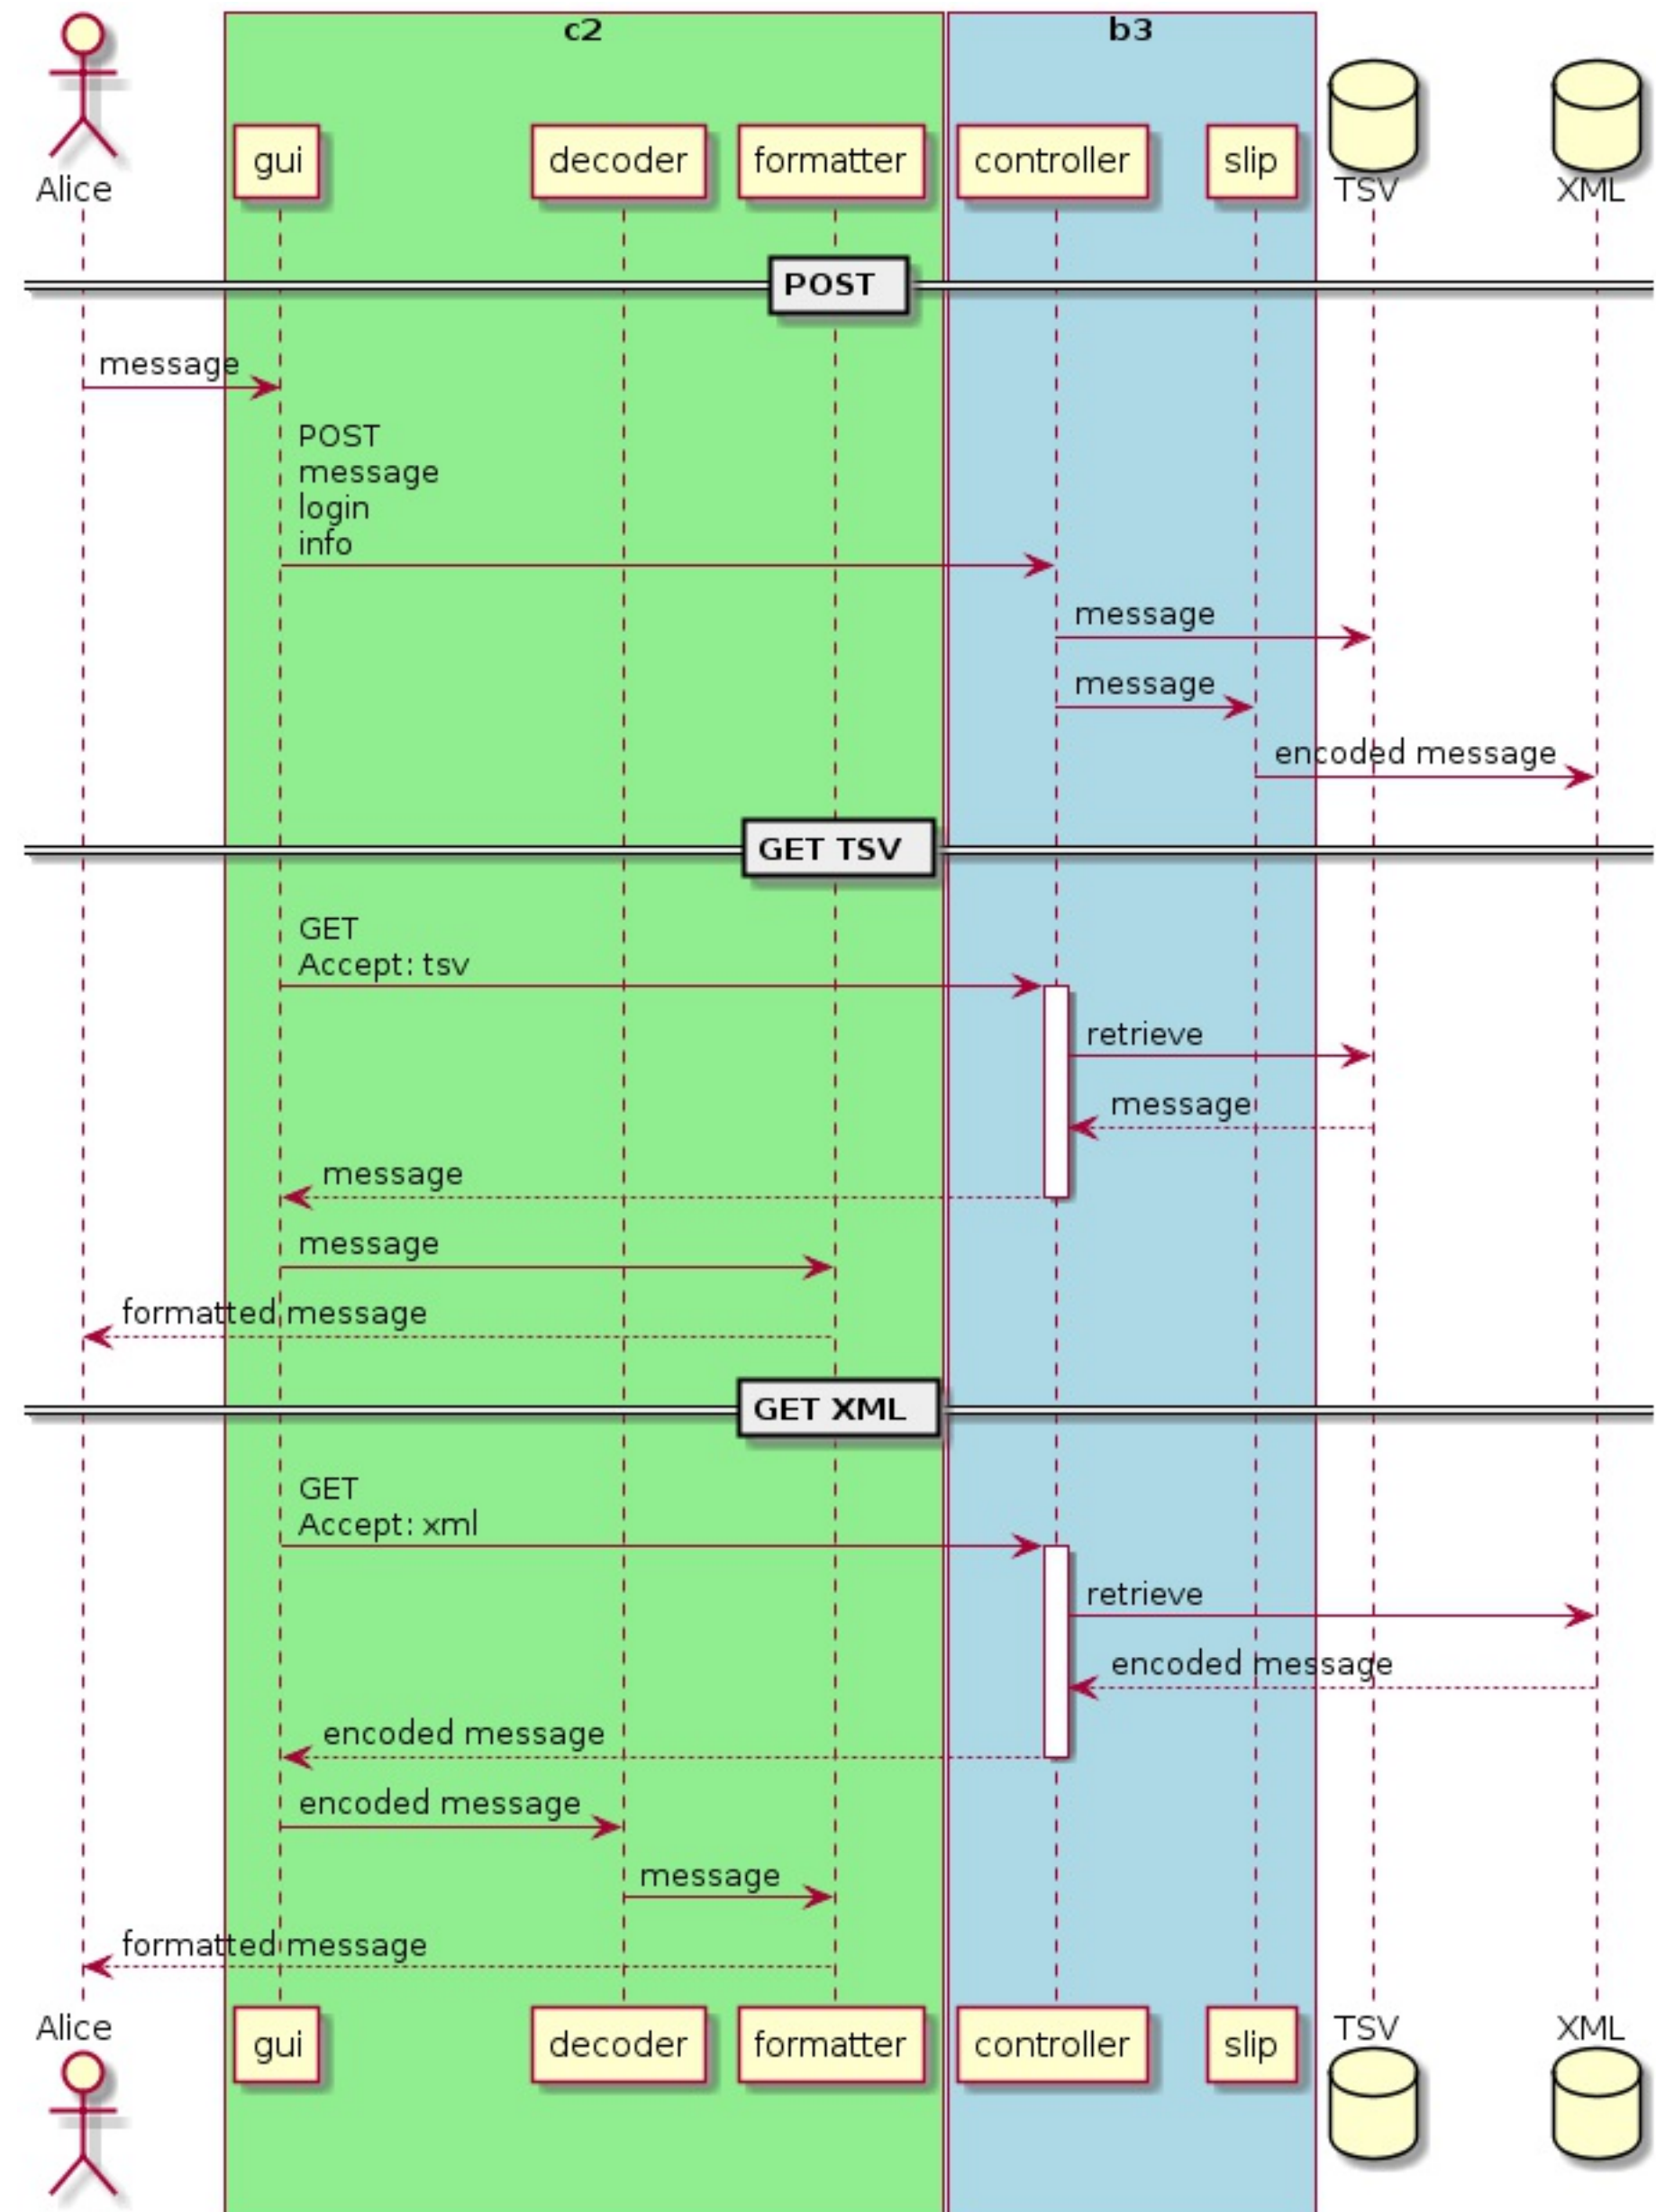

Download XML Tools

Edit XML/Schema/DTD/XSLT/SOAP/WSDL Fully Functional Trial Version
Go to altova.com/XMLSpy

@startuml
actor Alice

Submit Switch layout **NEW!**

You can enter here a previously generated URL:

<http://www.plantuml.cc>

Submit