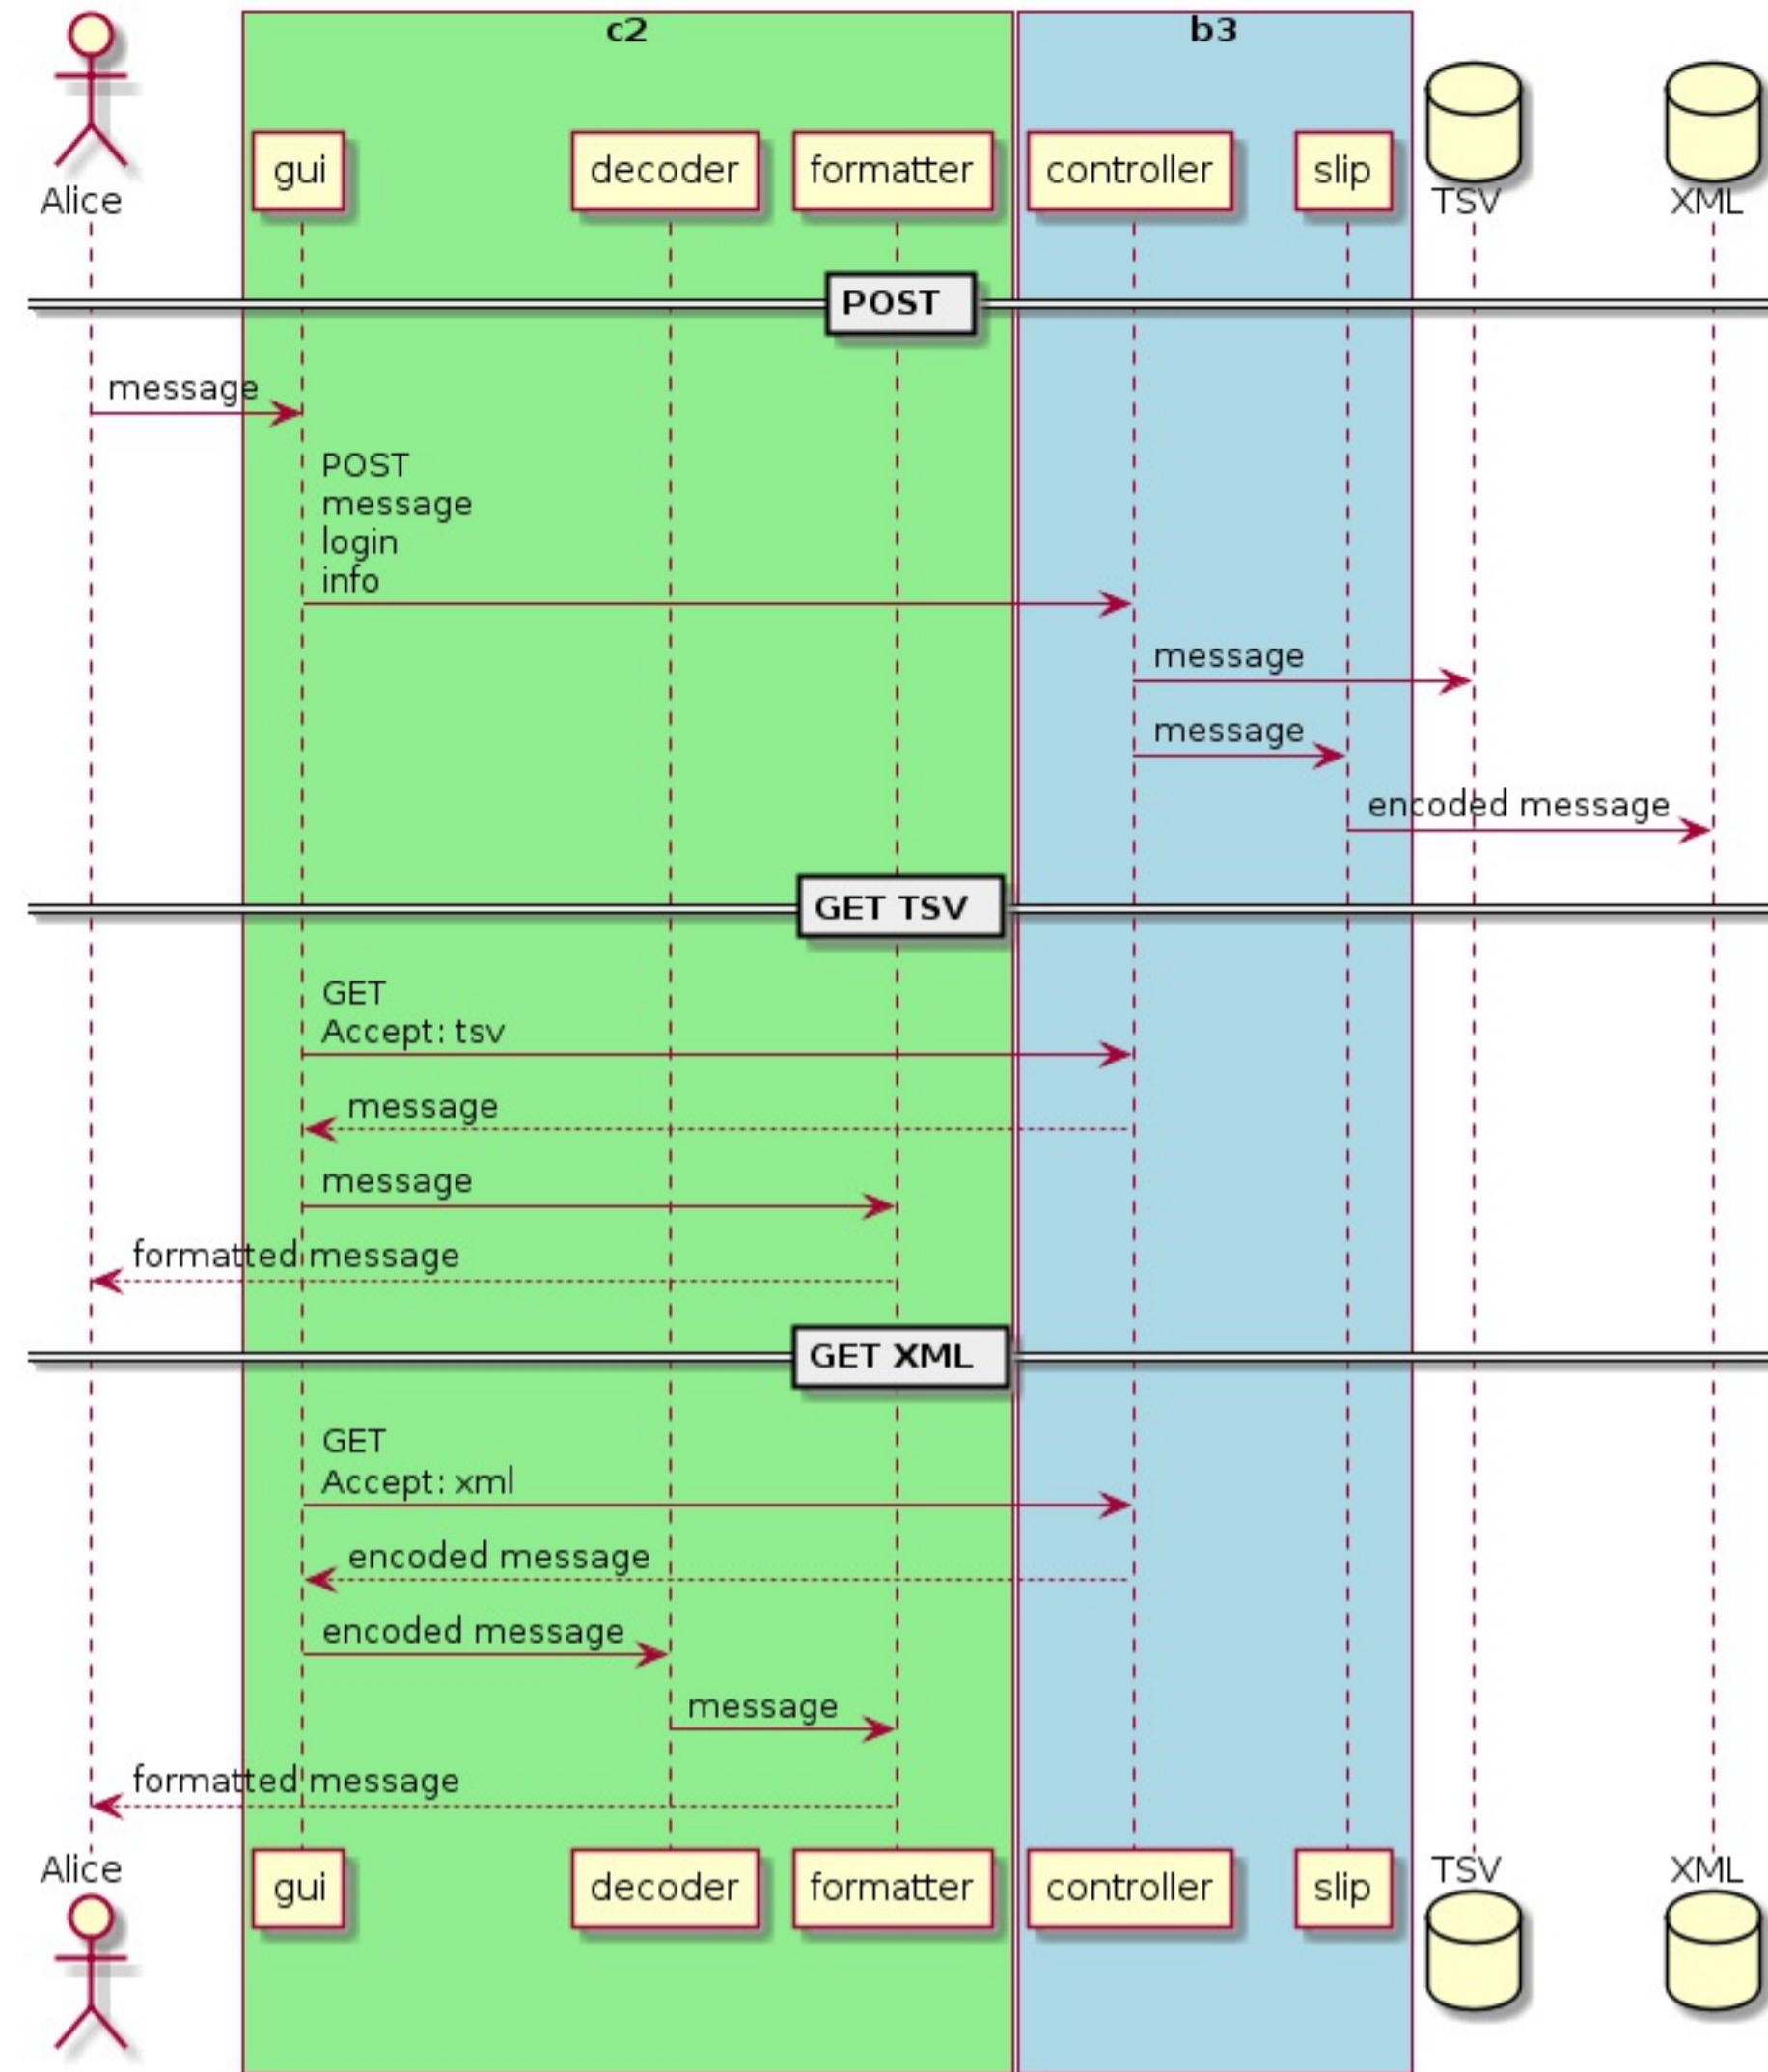

EGNYTECONNECT™

Combat Shadow IT
Share Files Easily & Securely

Start Free Trial

This application serves images created by [PlantUML](#)

Big Data &
Analytics - Daten
allein sind nichts

Analysierte Daten sind alles -
Whitepaper der Freudenberg IT

freudenberg-it.com

@startuml
actor Alice
Submit Switch layout **NEW!**

EGNYTECONNECT™ Share Files Easily & Securely!
Protect your existing storage, cloud & application investments
START FREE TRIAL

[View as PNG](#) [View as SVG](#) [View as ASCII Art](#) [View Map Data](#)

[Pin it](#) [Tweet](#)

You can enter here a previously generated URL:

<http://www.plantuml.cc>

(Page generated in 208 ms / page loaded in 124 ms / image loaded in 730 ms)
 PlantUML Server 20130918 / version 201711