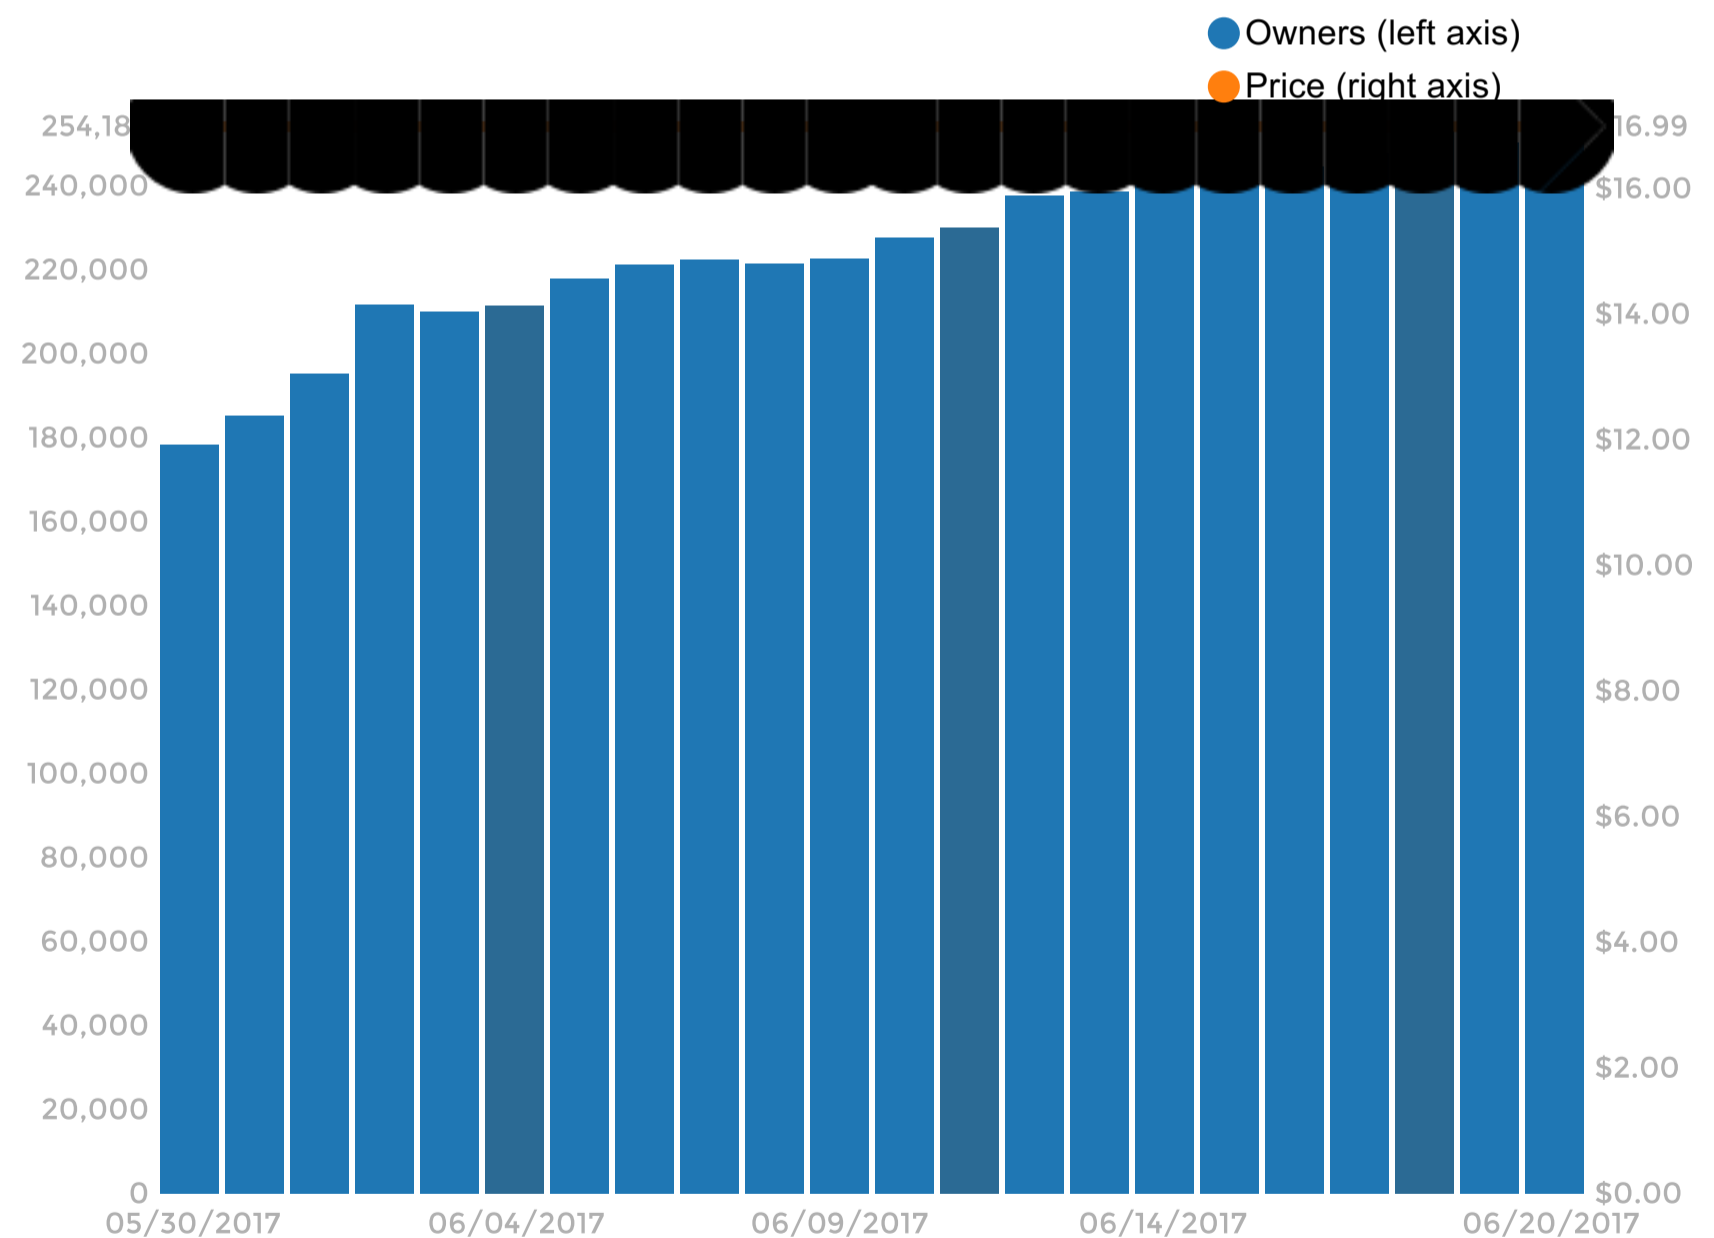

Category: Single-player, Full controller support, Steam Cloud

Release date: May 10, 2017

Price: \$16.99

Score rank: 92% **Userscore:** 95% **Old userscore:** 95%

Owners: 254,185 ± 14,132

Players in the last 2 weeks: 141,488 ± 10,545 (55.66%)

Players total: 245,136 ± 13,878 (96.44%)

- OWNERS
- OWNERS (BETA)
- CHANGES
- AUDIENCE (2 WEEKS)
- AUDIENCE TOTAL
- CCU (DAILY)
- CCU (HOURLY)
- TWITCH (DAILY)
- TWITCH (HOURLY)
- YOUTUBE
- REVIEWS
- MORE LIKE THIS
- RELATED
- GEOGRAPHY
- PLAYTIME (TOTAL)
- PLAYTIME (2 WEEKS)

Owners data:

Followers: 8,201

Peak concurrent players yesterday: 2,572

YouTube stats: 771,329 views and 4,024 comments for videos uploaded last week, over 50 new videos uploaded yesterday

Playtime in the last 2 weeks: 05:43 (average) 03:02 (median)