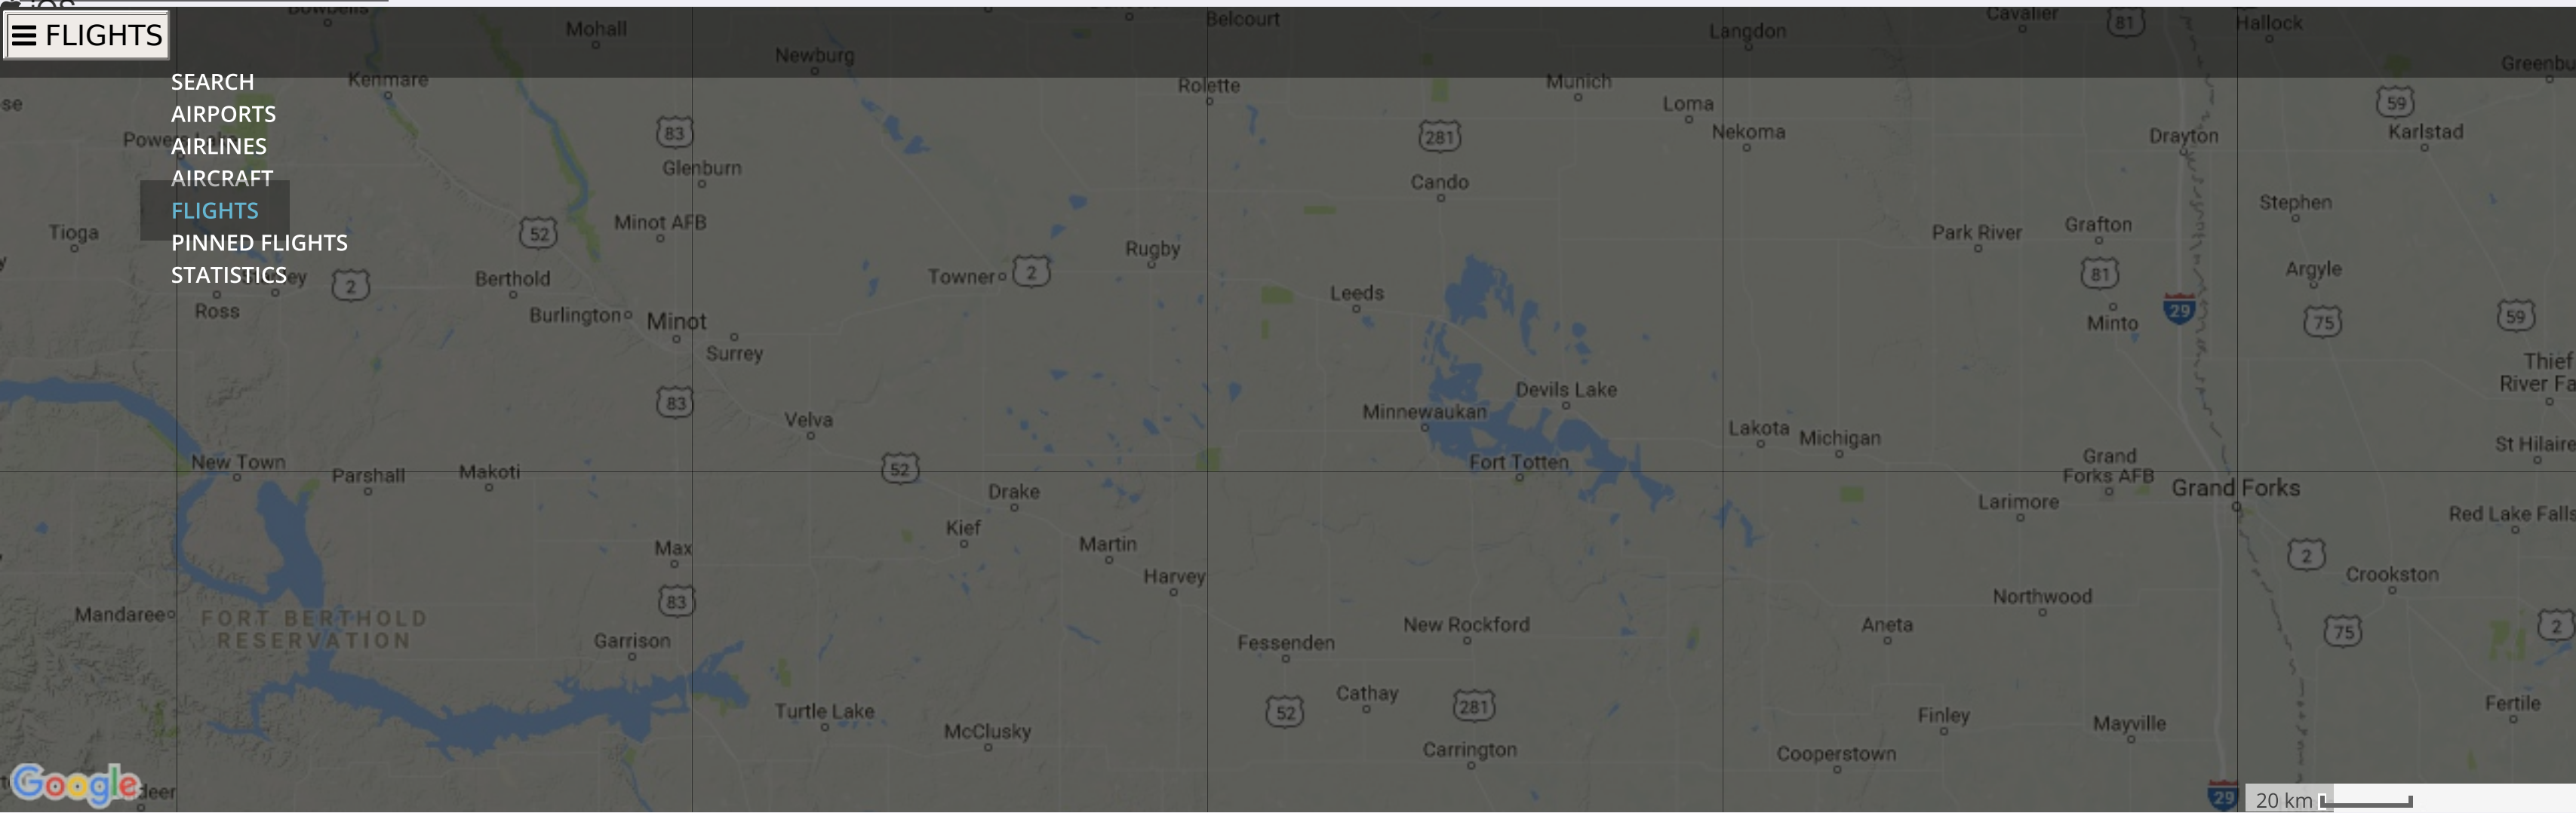

- SEARCH
- AIRPORTS
- AIRLINES
- AIRCRAFT
- FLIGHTS
- PINNED FLIGHTS
- STATISTICS