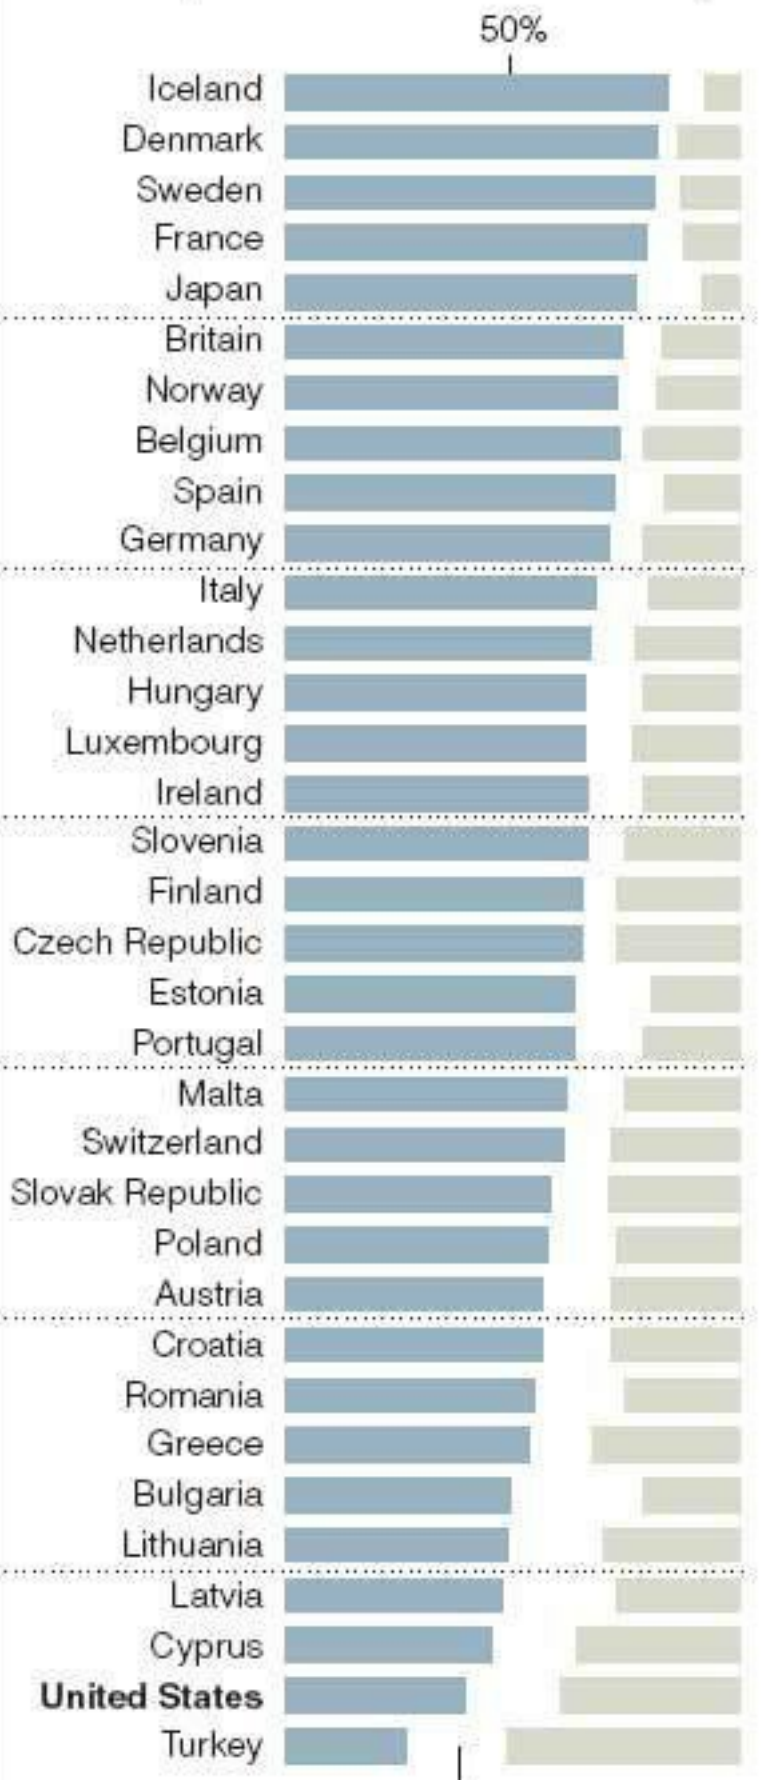

Science as a Candle in the Dark

Sign up

Did human beings, as we know them, develop from earlier species of animals?

Yes (believes in evolution)
 No (does not believe in evolution)

White areas represent an answer of not sure.