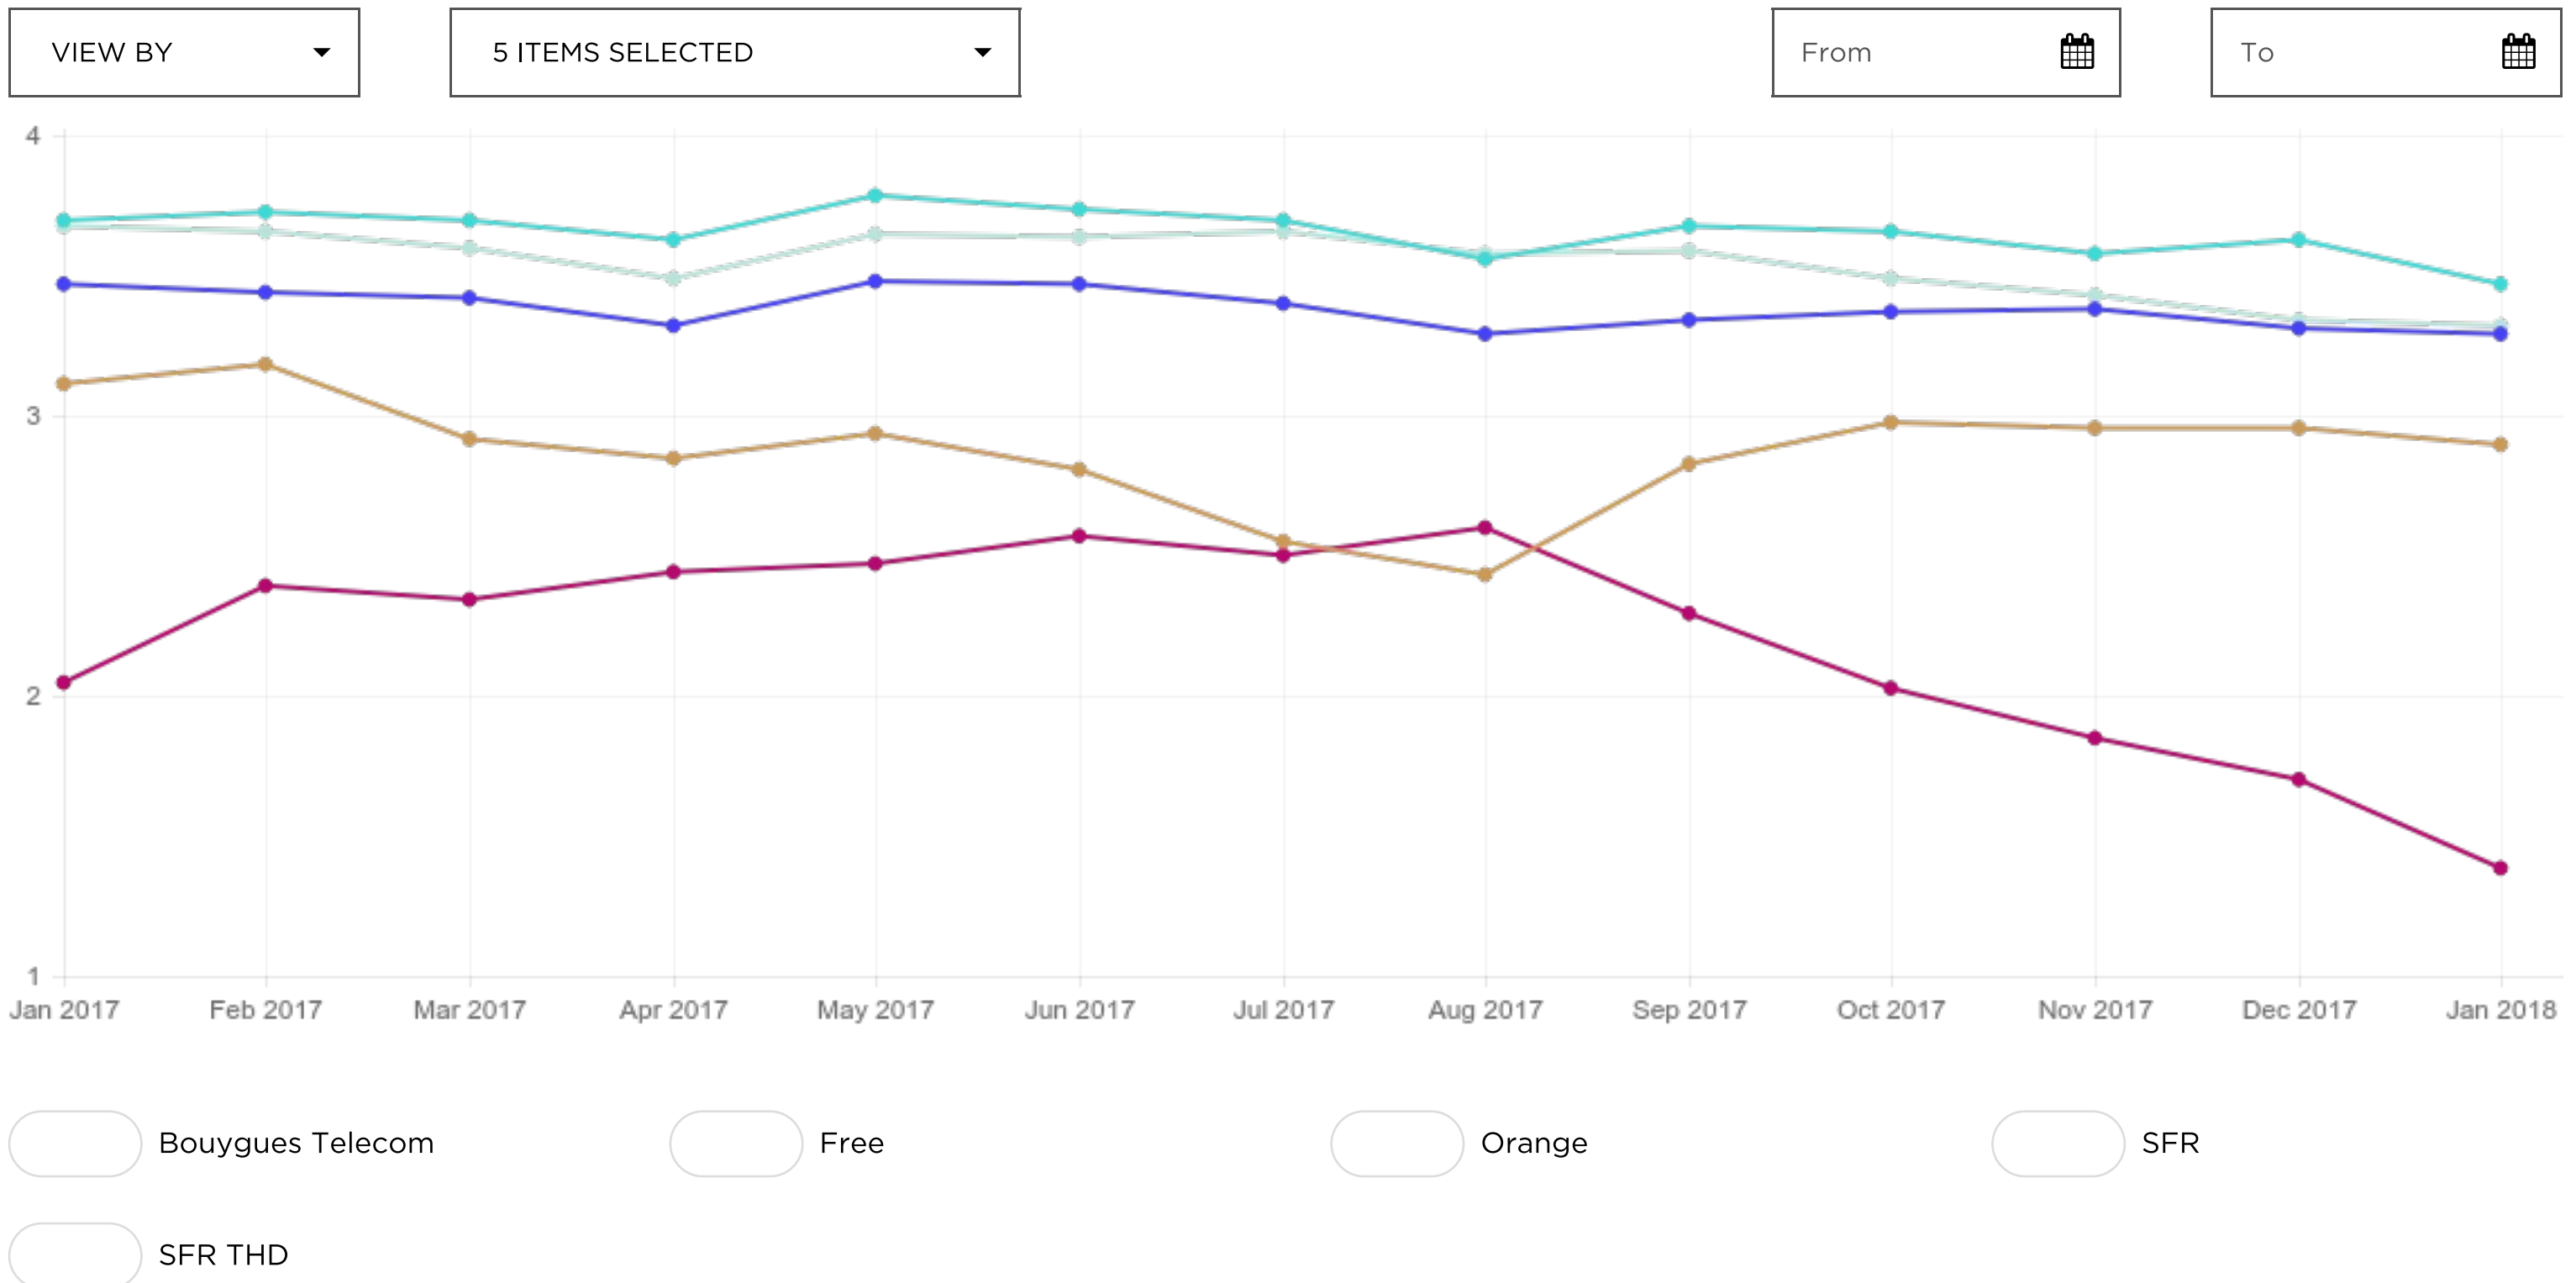

FRANCE

The **Netflix ISP Speed Index** is a measure of **prime time Netflix performance on particular ISPs** (internet service providers) around the globe, and not a measure of overall performance for other services/data that may travel across the specific ISP network.

ISP LEADERBOARD - JANUARY 2018

RANK	ISP	SPEED Mbps	PREVIOUS Mbps	RANK CHANGE	TYPE				
					Fiber	Cable	DSL	Satellite	Wireless
1	SFR THD	3.50	3.66		☐	☐			
2	Bouygues Telecom	3.35	3.37		☐		☐		
3	Orange	3.32	3.34		☐		☐		
4	SFR	2.92	2.98				☐		
5	Free	1.39	1.71		☐		☐		

☐ Fiber
☐ Cable
☐ DSL
☐ Satellite
☐ Wireless

ISP DATA

SELECT A COUNTRY

Enter country

ABOUT NETFLIX

Netflix is the **world's leading internet television network** with **109 million members** in over **190 countries** enjoying more than **140 million hours of TV shows and movies per day**, including original series, documentaries and feature films. Members can watch as much as they want, anytime, anywhere, on nearly any Internet-connected screen. Members can **play, pause and resume watching**, all **without commercials or commitments**.

Share on Facebook (https://www.facebook.com/sharer/sharer.php?u=http://ispsspeedindex.netflix.com/country/france/)

Share on Twitter (https://twitter.com/home?status=ispsspeedindex.netflix.com/country/france/)