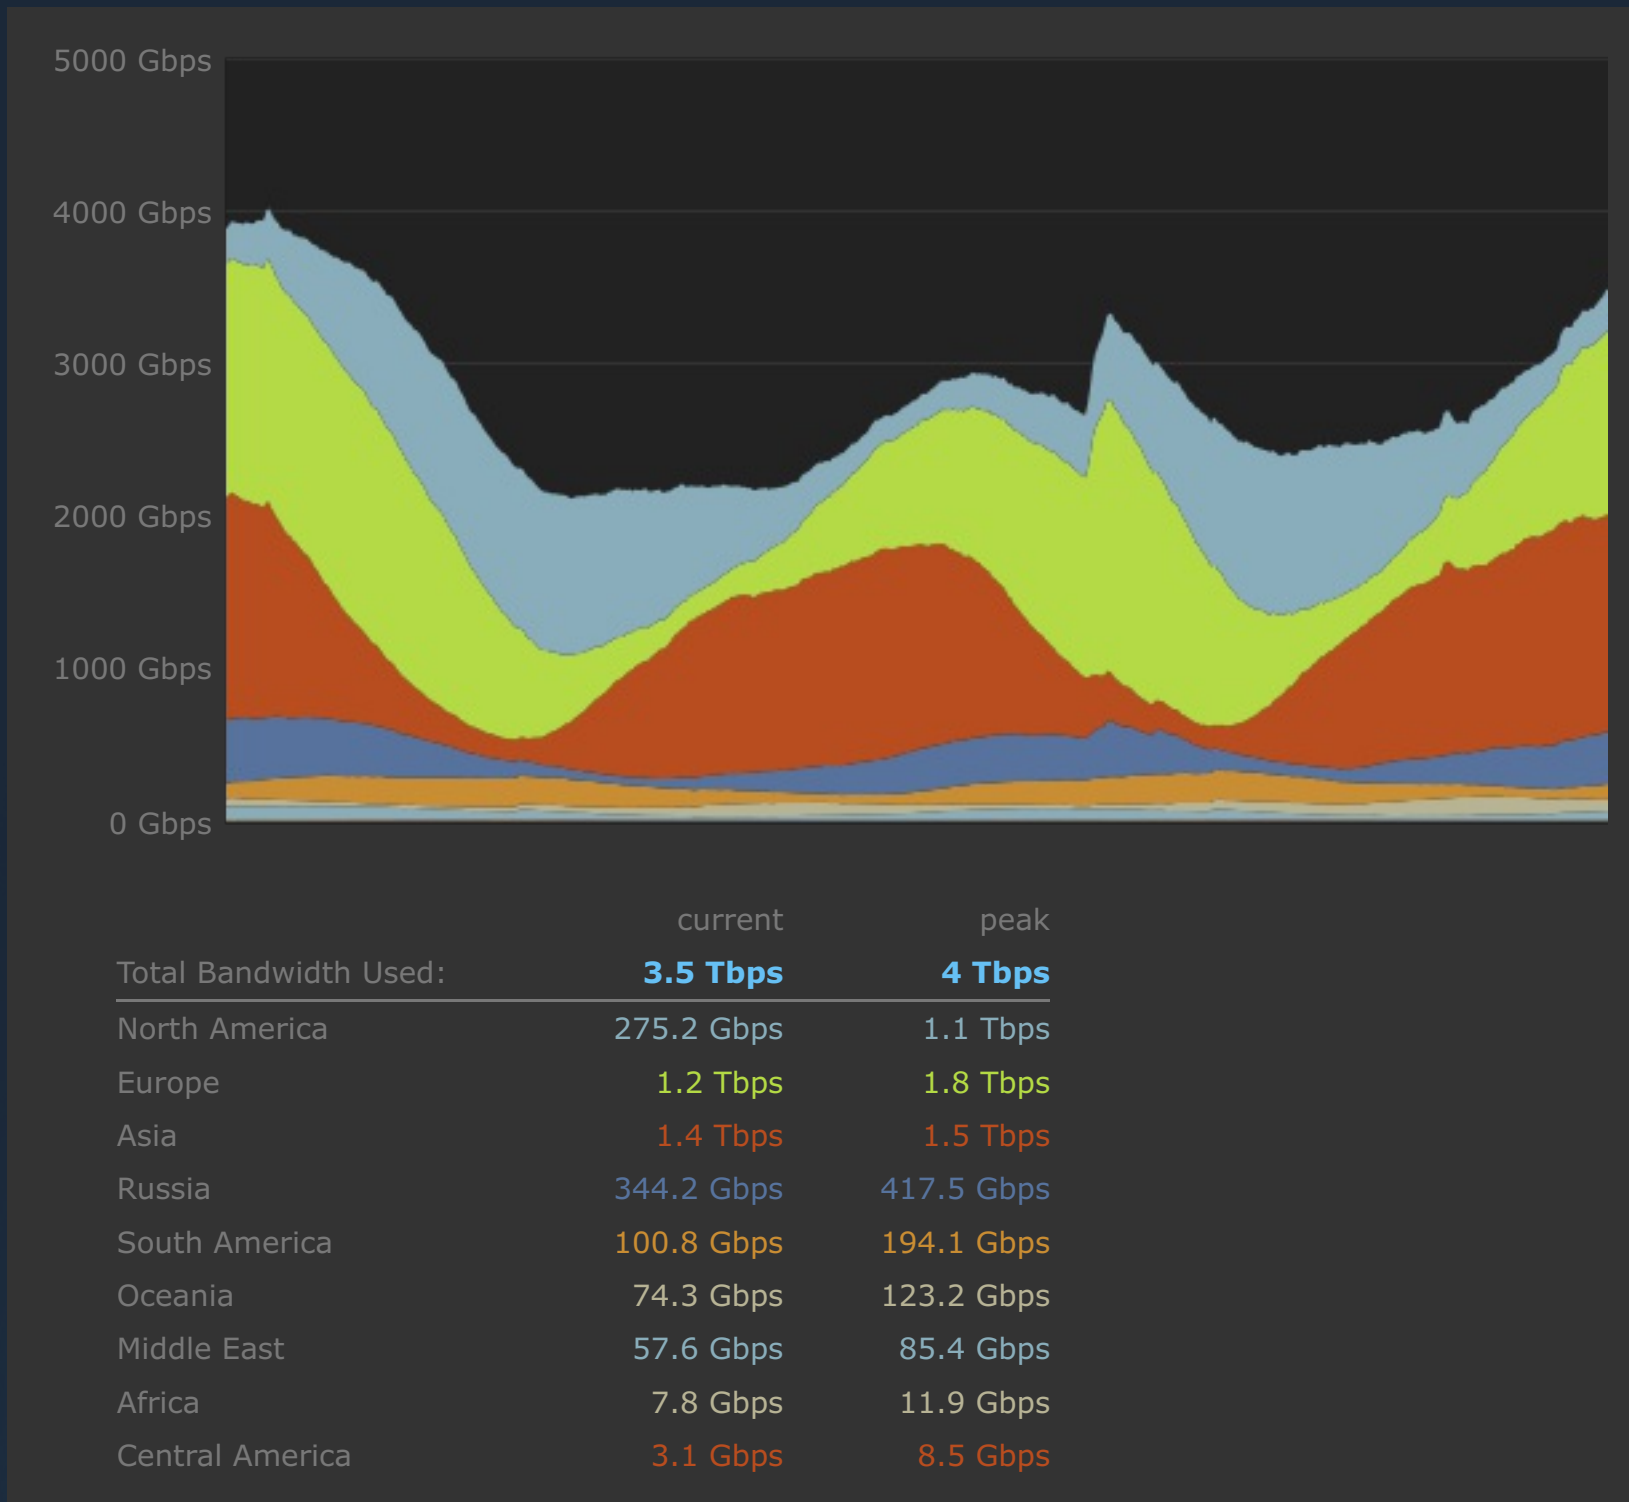

[Steam Stats](#) > [Steam Download Stats](#)

# Steam Download Stats

## Steam Global Traffic Map (most recent 7 days)

[Interactive Map](#) | [Satellite View](#)

Select Data: **Total Bytes** Average Download Rate  
[Show US States](#)

Click any country or state to see details

## Steam Download Bandwidth Used (most recent 48 hours)