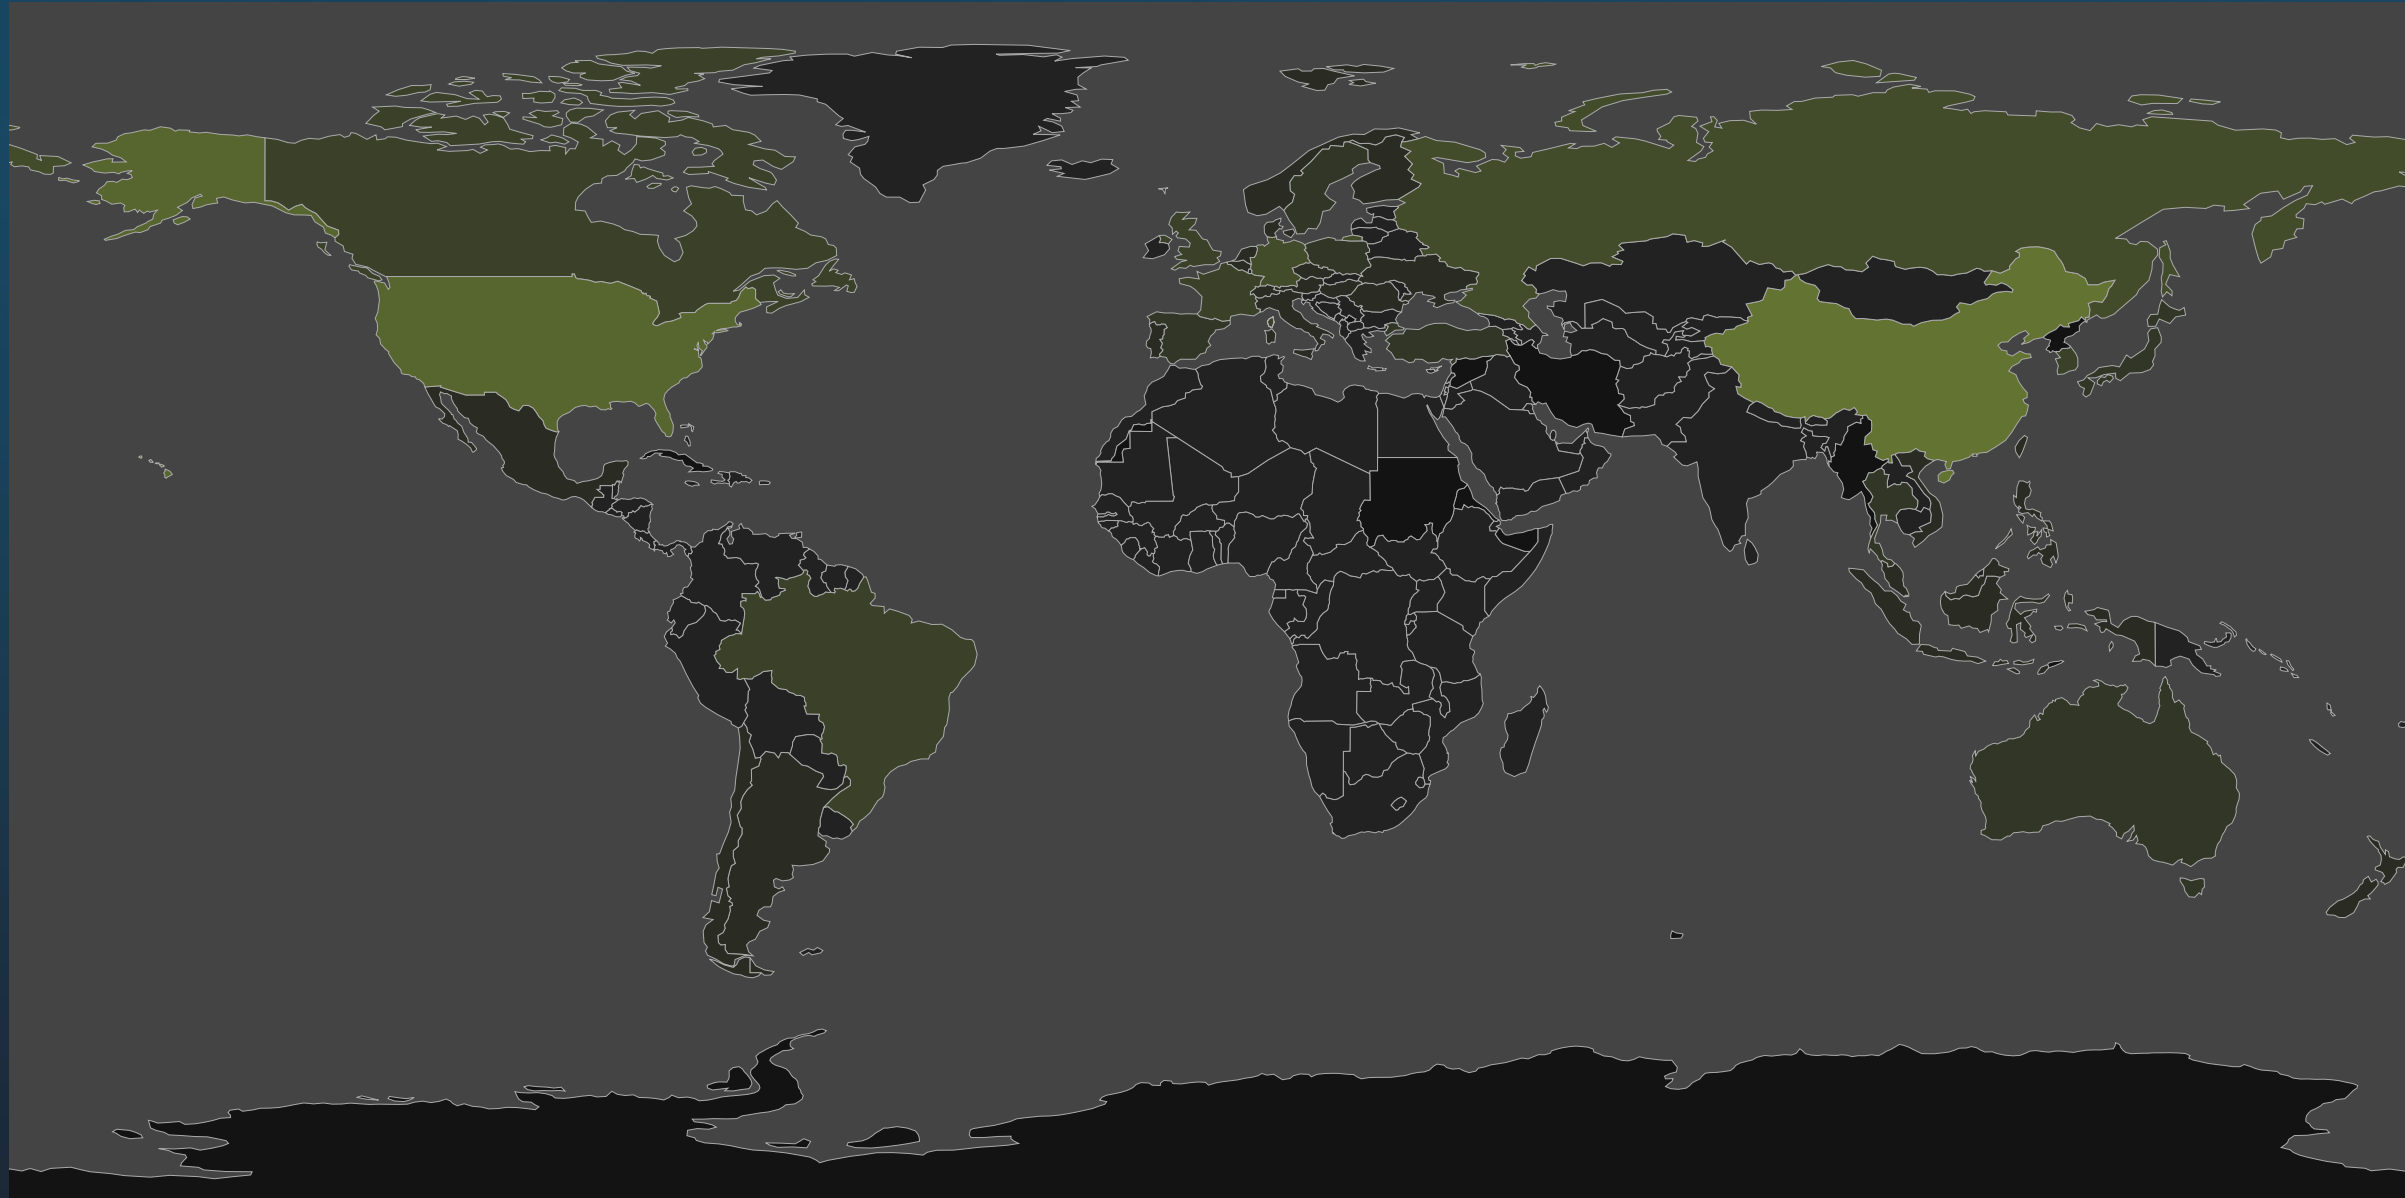

[Steam Stats](#) > [Steam Download Stats](#)

# Steam Download Stats

## Steam Global Traffic Map (most recent 7 days)

[Interactive Map](#) | [Satellite View](#)

Select Data: **Total Bytes** Average Download Rate  
[Show US States](#)

Click any country or state to see details

## Steam Download Bandwidth Used (most recent 48 hours)