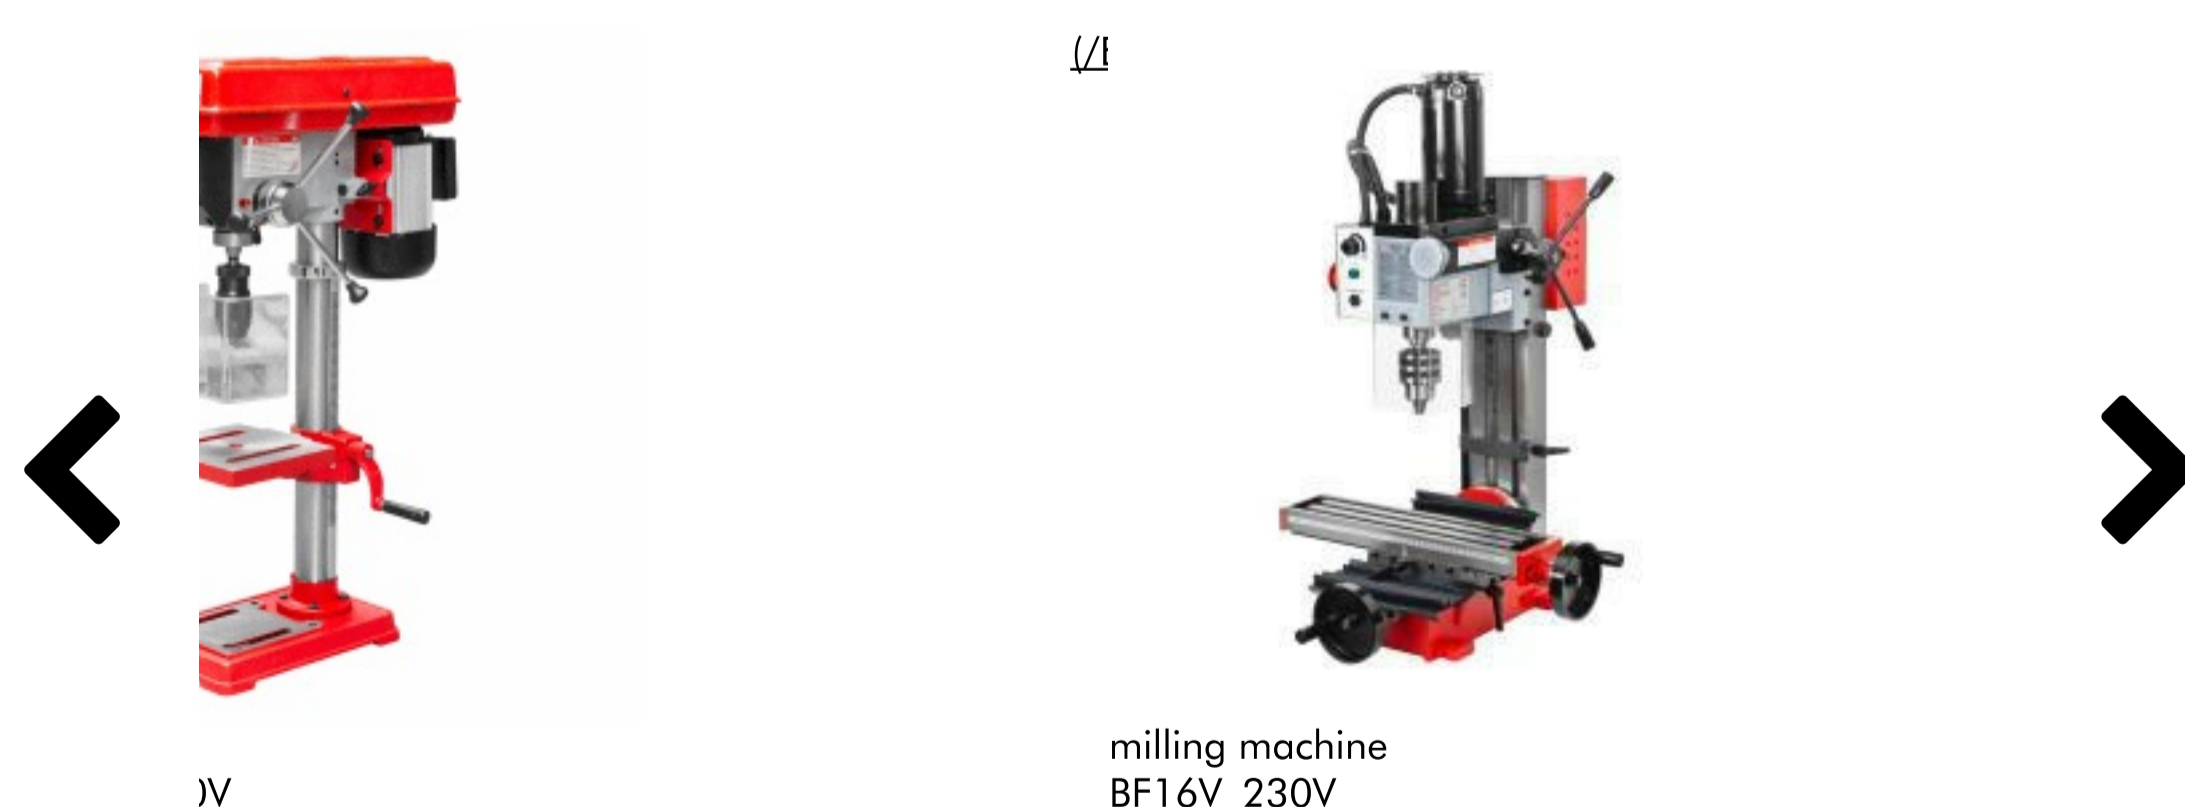

POPULAR PRODUCTS

INFO

[PRODUCTS (/EN/PRODUCTS)](#)

[COMPANY (/EN/COMPANY)](#)

[RETAILER (/EN/RETAILER)](#)

[SERVICE/NEWS (/EN/SERVICE)](#)

[CONTACT (/EN/CONTACT)](#)

CONTACT

HOLZMANN MASCHINEN GmbH
Marktplatz 4 / 4170 Haslach / Austria

+43 7289 / 71562-0
+43 7289 / 71562-4
info@holzmann-maschinen.at
(<mailto:info@holzmann-maschinen.at>)
Mon-Thurs 7:30-12:00 / 13:00-17:00
Fri 7:30-13:30
Sale only through the specialist shops!

ZIPPER

CONSTRUCTION MACHINES

GARDEN TOOLS

FIRE WOOD MACHINES

WOODWORKING

GENERATORS

AIR COMPRESSORS

HIGH PRESSURE CLEANERS

AUTOMOTIVE PRODUCTS

FOLLOW US ON

<https://www.facebook.com/HolzmannAustria/timeline>

[LEARN MORE](#)

[(MORE-EXPERIENCED-LINK)](#)