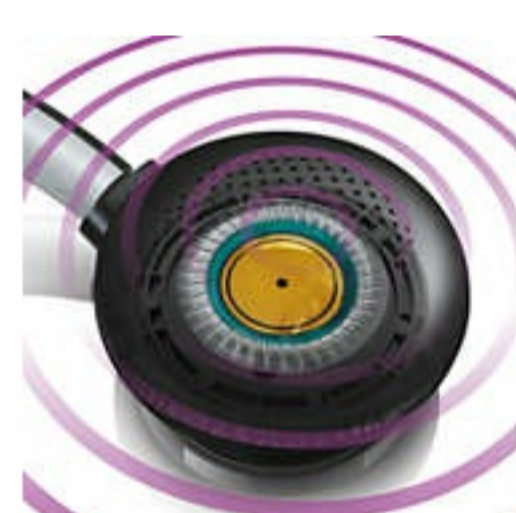

Bluetooth stereo headset

Pure sound, wired or wireless

Superior drivers and the digital enhancement deliver booming bass and clarity of sound with this Philips SHB9100/00 headphones. Deluxe FloatingCushions allow multi-directional adjustment of earshells, ideal for pleasurable listening. [See all benefits >](#)

SHB9100/00 [Find similar products >](#)

Unfortunately this product is no longer available

[Find similar products](#)

 [User reviews \(19\)](#) | [Write a review](#)

79% reviewers would recommend this product.

Bluetooth stereo headset

On-ear, Black | SHB9100/00 | [Find similar products >](#)

Pure sound, wired or wireless

With deluxe FloatingCushions

- On-ear
- Black

Sound isolating super soft ear cushions

The deluxe super soft ear cushions enable you to wear your headphones for as long as you like without discomfort.

Natural comfort fit from deluxe memory-foam FloatingCushions

The newly innovated deluxe FloatingCushions design of these Philips headphones allows for full multi-directional, auto-adjustment of the cushions, without the need of the traditional C-hinge construction. This results in a seamless design, which ensure optimum stability by applying an evenly distributed pressure force onto the user's head and ears. Therefore creating a strong ownearable story with regards to comfort and fit.