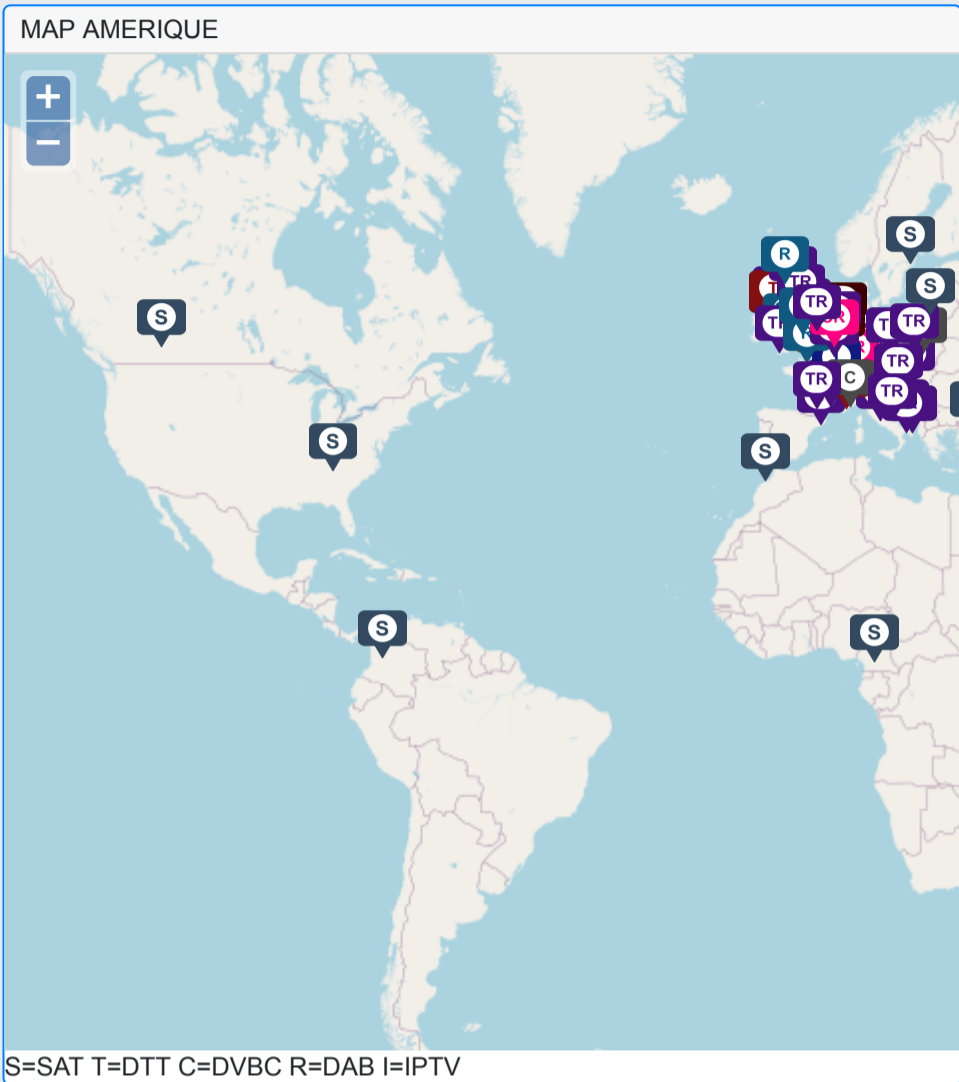

Pour protéger votre vie privée ce site n'inclut aucun script Google. Nous utilisons Matomo (conforme CNIL) pour nos mesures d'audiences.

Vous pouvez vous opposer au suivi de votre navigation sur ce site web. Cela protégera votre vie privée, mais empêchera également le propriétaire d'apprendre de vos actions et de créer une meilleure expérience pour vous et les autres utilisateurs.

☒ Vous n'êtes pas exclu(e). Décochez cette case pour être exclu(e).