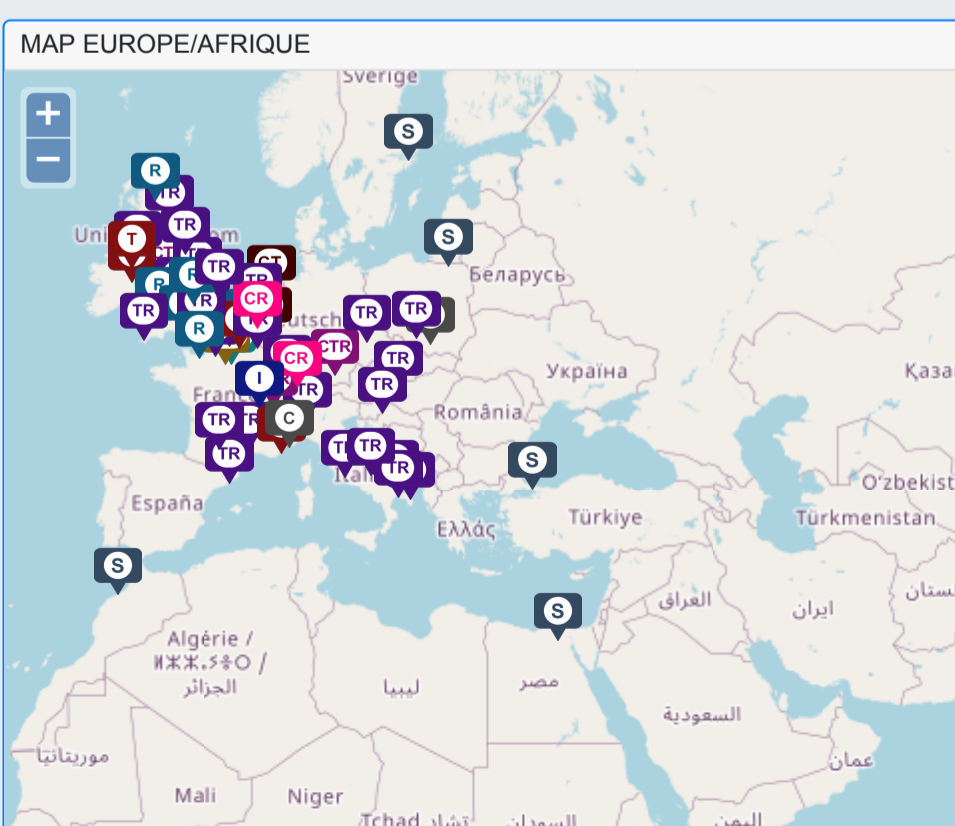

EUTELSAT 33°E	ON
EUTELSAT 36°E	ON
HELLAS SAT 39°E	ON
TURKSAT 42°E	ON
INTELSAT 38 45°E / AZERSPACE 1 46°E	ON
MONACOSAT 52°E / EXPRESS AM6 53°E	ON
EUROPE DU NORD THOR 0.8°W	ON
EUROPE DE L'EST ASTRA 4.8°E	ON
EUROPE DE L'EST NEW! ASTRA 31.5°E	ON
EUROPE DE L'EST TURKSAT 42°E	ON
EUROPE DE L'EST NEW! BELINTERSAT1 51.5°E	ON
EUROPE DE L'EST NEW! EXPRESS-AM6 53°E	ON
EUROPE DE L'EST NEW! INTELSAT17 66°E	ON

SATELLITE FAISCEAUX AUTRES ZONES

MOYEN ORIENT	NILESAT/EUTELSAT 7/8°W	ON
MAGHREB	NILESAT/EUTELSAT 7/8°W	ON
	ES_HAILSAT & BADR 26°E	ON
	OPTUS C1/D3 156°E	ON
	OPTUS D1 160°E	ON
AUSTRALIE	OPTUS D2 152°E	ON
	INTELSAT 19 166°E	ON
	ASIASAT 9 122°E	ON
ASIE	ASIASAT 5 C-BAND 100.5°E	ON
AUSTRALIE	ASIASAT 7 C-BAND 105.5°E	ON
	GALAXY 19 97°W	OFF
AMERIQUE DU NORD	EUTELSAT 117°W	ON
	NIMIQ 6 91°W	ON
	GALAXY 17 91°W	ON
AMERIQUE DU SUD	AMAZONAS 61°W	ON
	HISPASAT 30°W	ON
	TELSTAR 15°W	ON
	SES4 22°W	ON
	SES5 5°E	ON
AFRIQUE	EUTELSAT 7 7°E	ON
	EUTELSAT 16 16°E / AMOS17 17°E	ON
	ASTRA 28.2°E	ON
	EUTELSAT 36 36°E	ON

1. INFO
2. [Présentation du Site](#)
   - [Dernières mesures](#)
   - [Contact](#)
   - [Résolution Image](#)
   - [Artefacts](#)
   - [Réduction de bruit](#)
   - [Multiplexage Statistique (VBR/CBR)](#)
   - [Group of pictures (GOP)](#)
   - [Comparaison de transmissions en HD MPEG4](#)
   - [Explications DAB/DAB+](#)
   - [Roland-Garros 2017 : Démo Ultra HD (4K)](#)