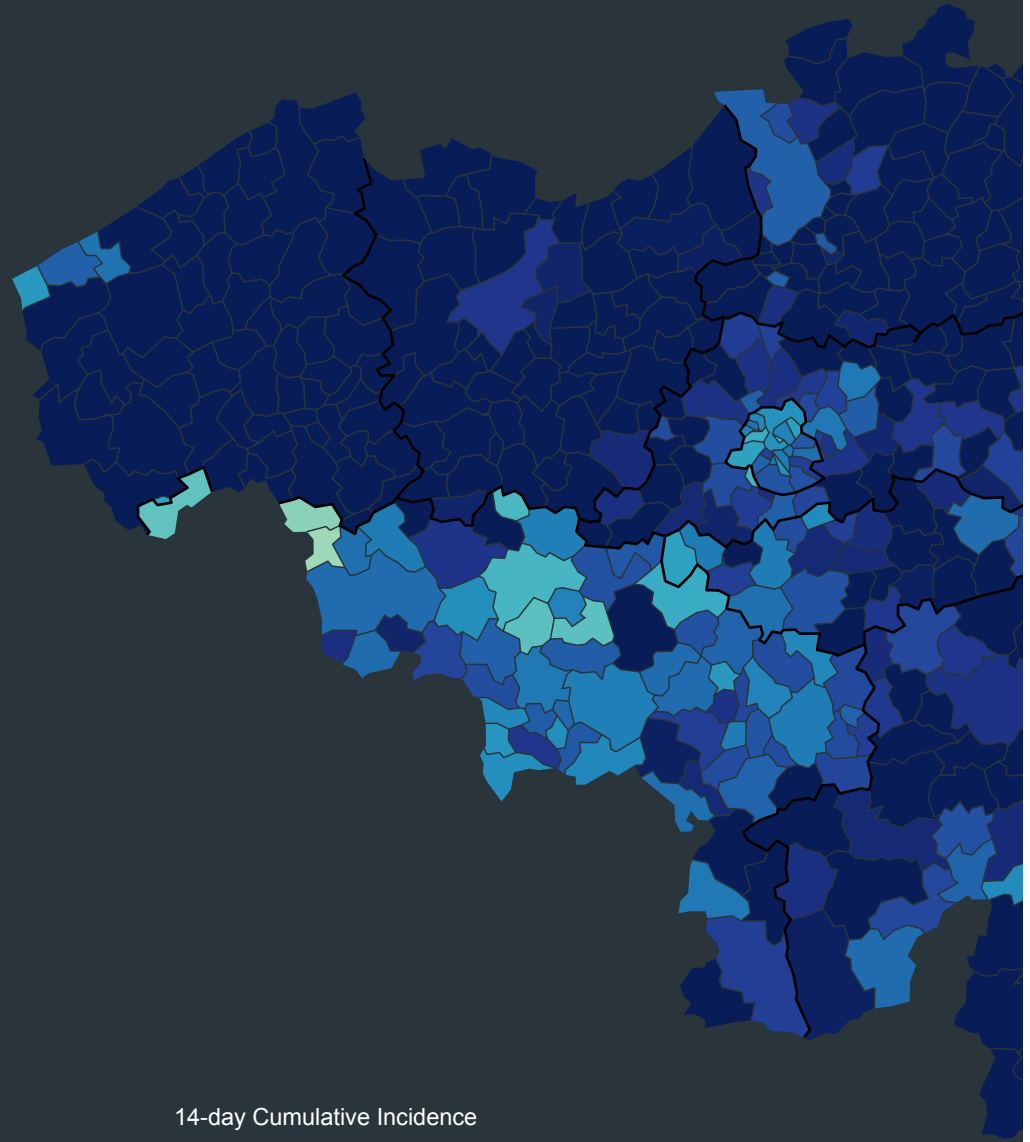

Belgium COVID-19 Ep

Municipalities

14-day Cumulative Incidence