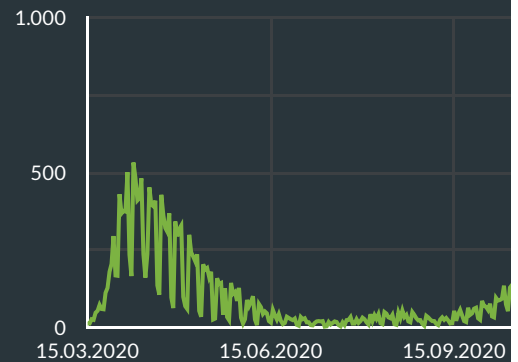

## Hospitalisations - Page 1: Lab-Conf

Total New Admissions  
**88.223**

New Admissions

New Discharged

Province

Total in Hospital