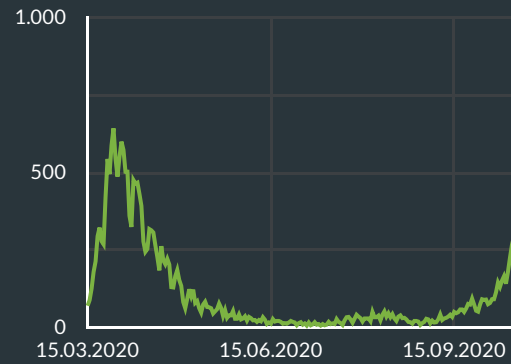

# Belgium COVID-19 Ep

## Hospitalisations - Page 1: Lab-Conf

Total New Admissions  
**88.223**

New Admissions

New Discharged

Province

Total in Hospital