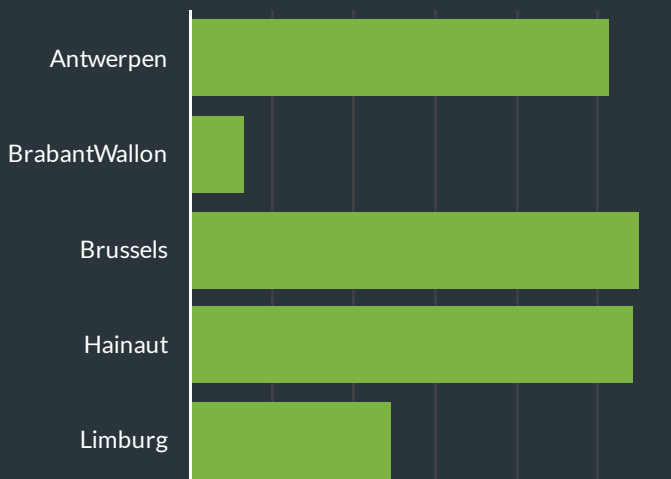

## Hospitalisations - Page 1: Lab-Conf

Total New Admissions  
**88.223**

New Admissions

New Discharged

Province

Total in Hospital