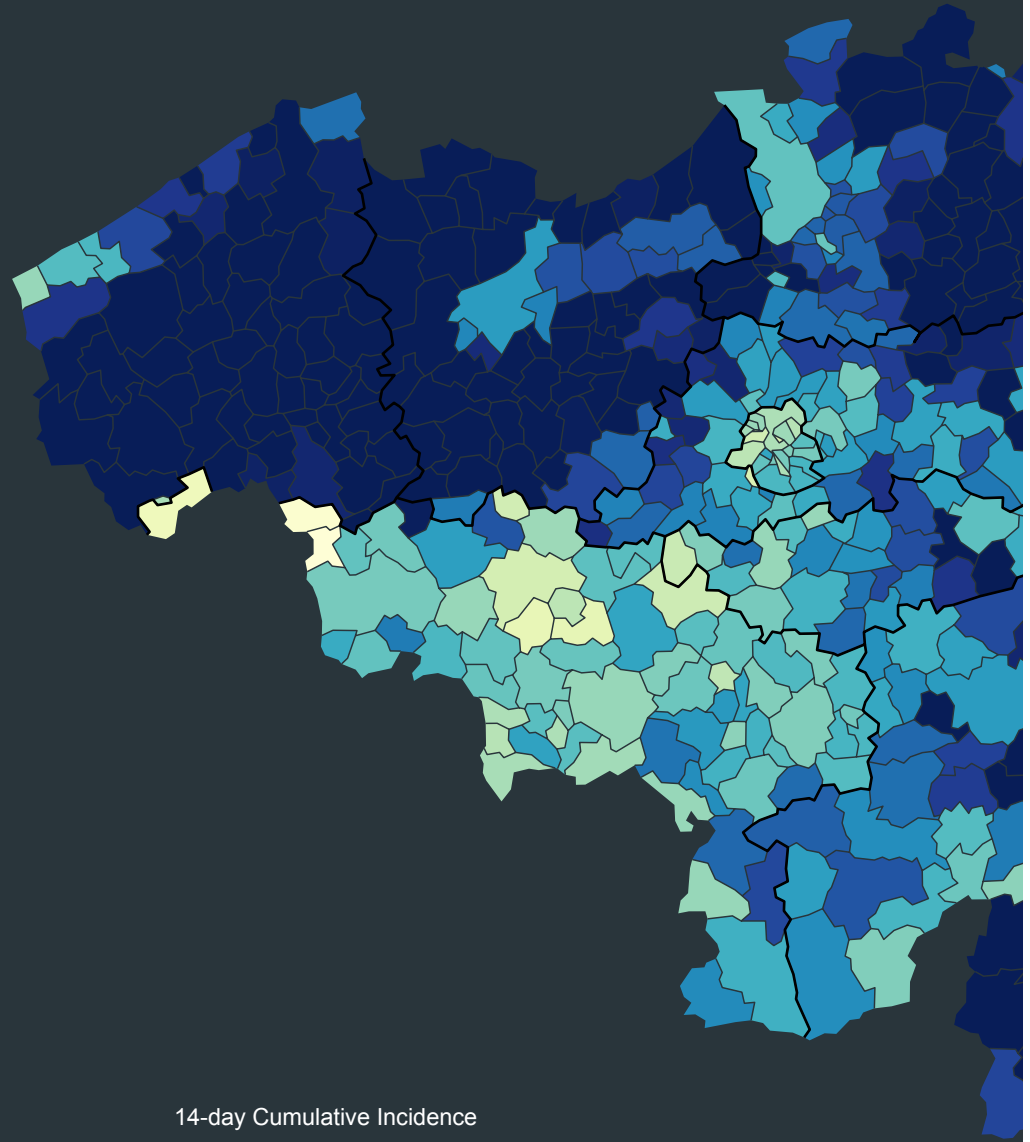

Belgium COVID-19 Ep Municipalities

14-day Cumulative Incidence

FILTERS

Province

Municipality