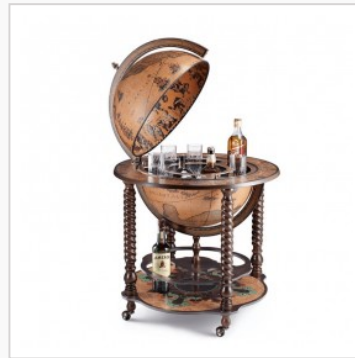

938,00 € ~~988,00 €~~

Globe bar Calipso
Zoffoli...

439,00 € ~~469,00 €~~

Grande mappemonde
bar...

2 096,00 € ~~196,00 €~~

Grand globe bar Ø60
cm...

1 109,00 € ~~159,00 €~~

Globe terrestre Ø 51
cm Duo...

950,00 €

Grand globe Duorama
Magnum...

3 898,00 € ~~3 998,00 €~~

Meuble bar Artemide
Ø50 cm...

763,00 € ~~793,00 €~~

Grand bar Bacco -
globe Ø50 cm

653,00 € ~~683,00 €~~

Globe cristal Ø 51 cm
Duo...