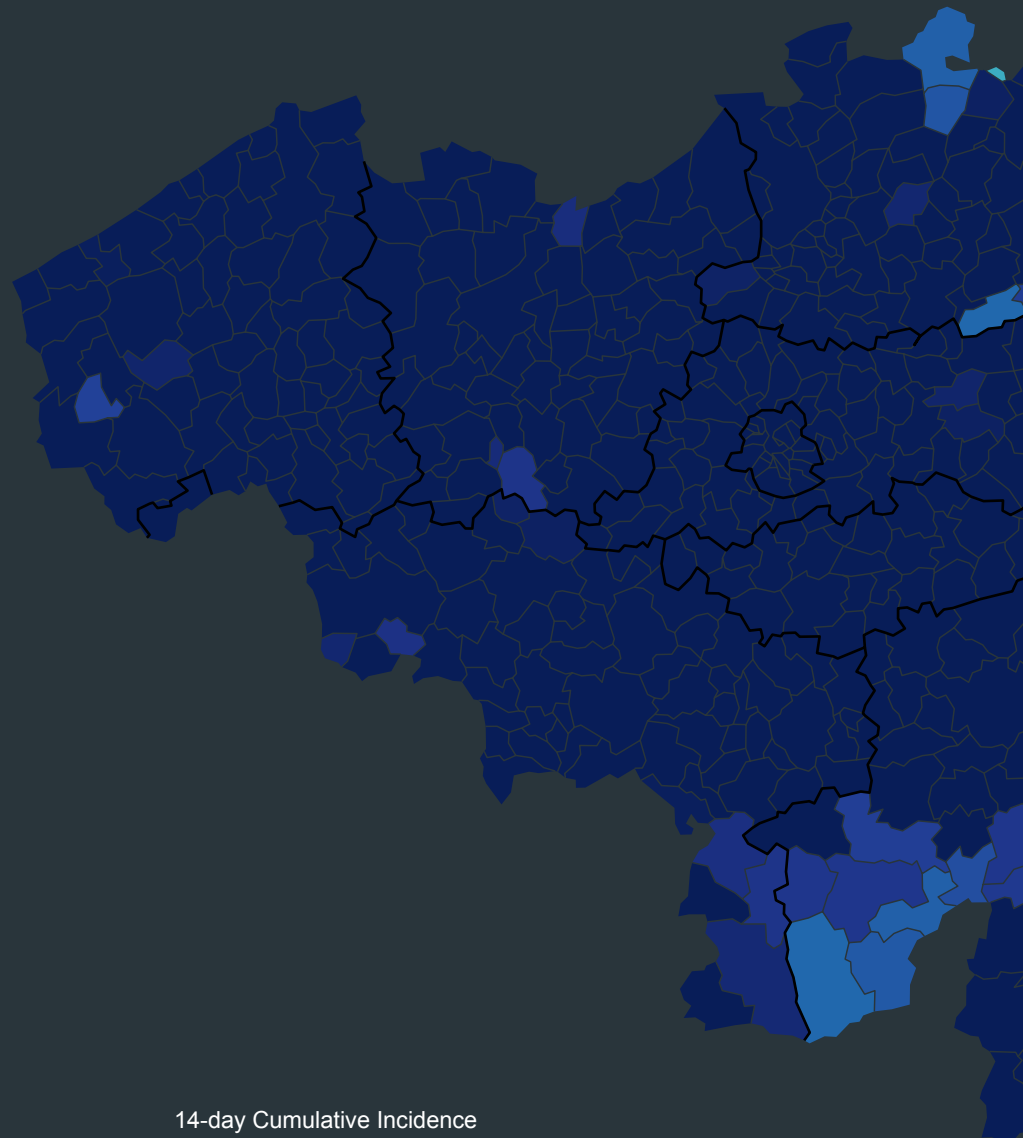

Summary

Vaccination

Cases

Hosp.

Deaths

Tests

Municipalities

Belgium COVID-19 Ep

Municipalities

14-day Cumulative Incidence

FILTERS

Province

Municipality
Google Data Studio