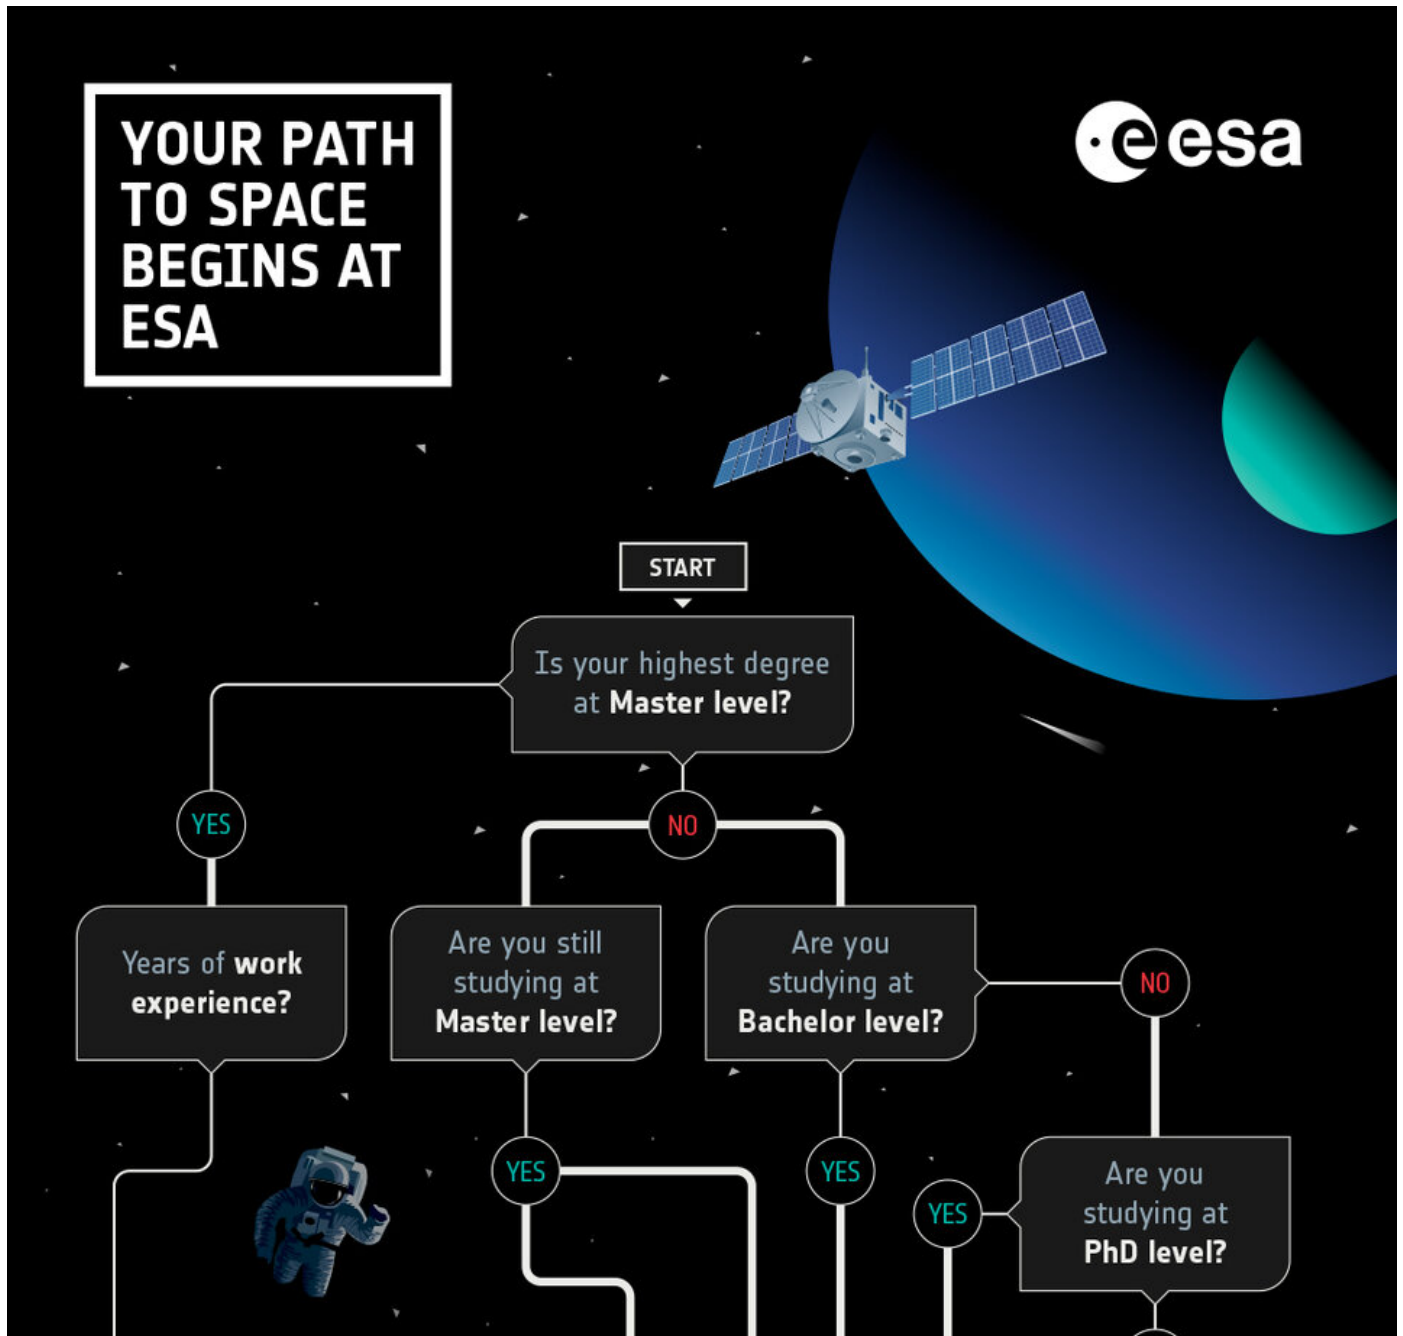

AGENCY

Your path to space begins at ESA

26/01/2022 810 VIEWS 4 LIKES

We use cookies which are essential for you to access our website and/or to provide you with our services, enable you to share our website content via your social media accounts and allow us to measure and improve the performance of our website.

ACCEPT ALL COOKIES

ACCEPT ONLY ESSENTIAL COOKIES

[See our Cookie](#)

[Notice](#)

Quickly find out which programme could be the best fit for you by following the pathways at ESA on our entry-level flowchart, then read on to find out more about that programme in detail. If it is a match for your profile and interests, you could be the candidate we are looking for and we encourage you to consider applying!