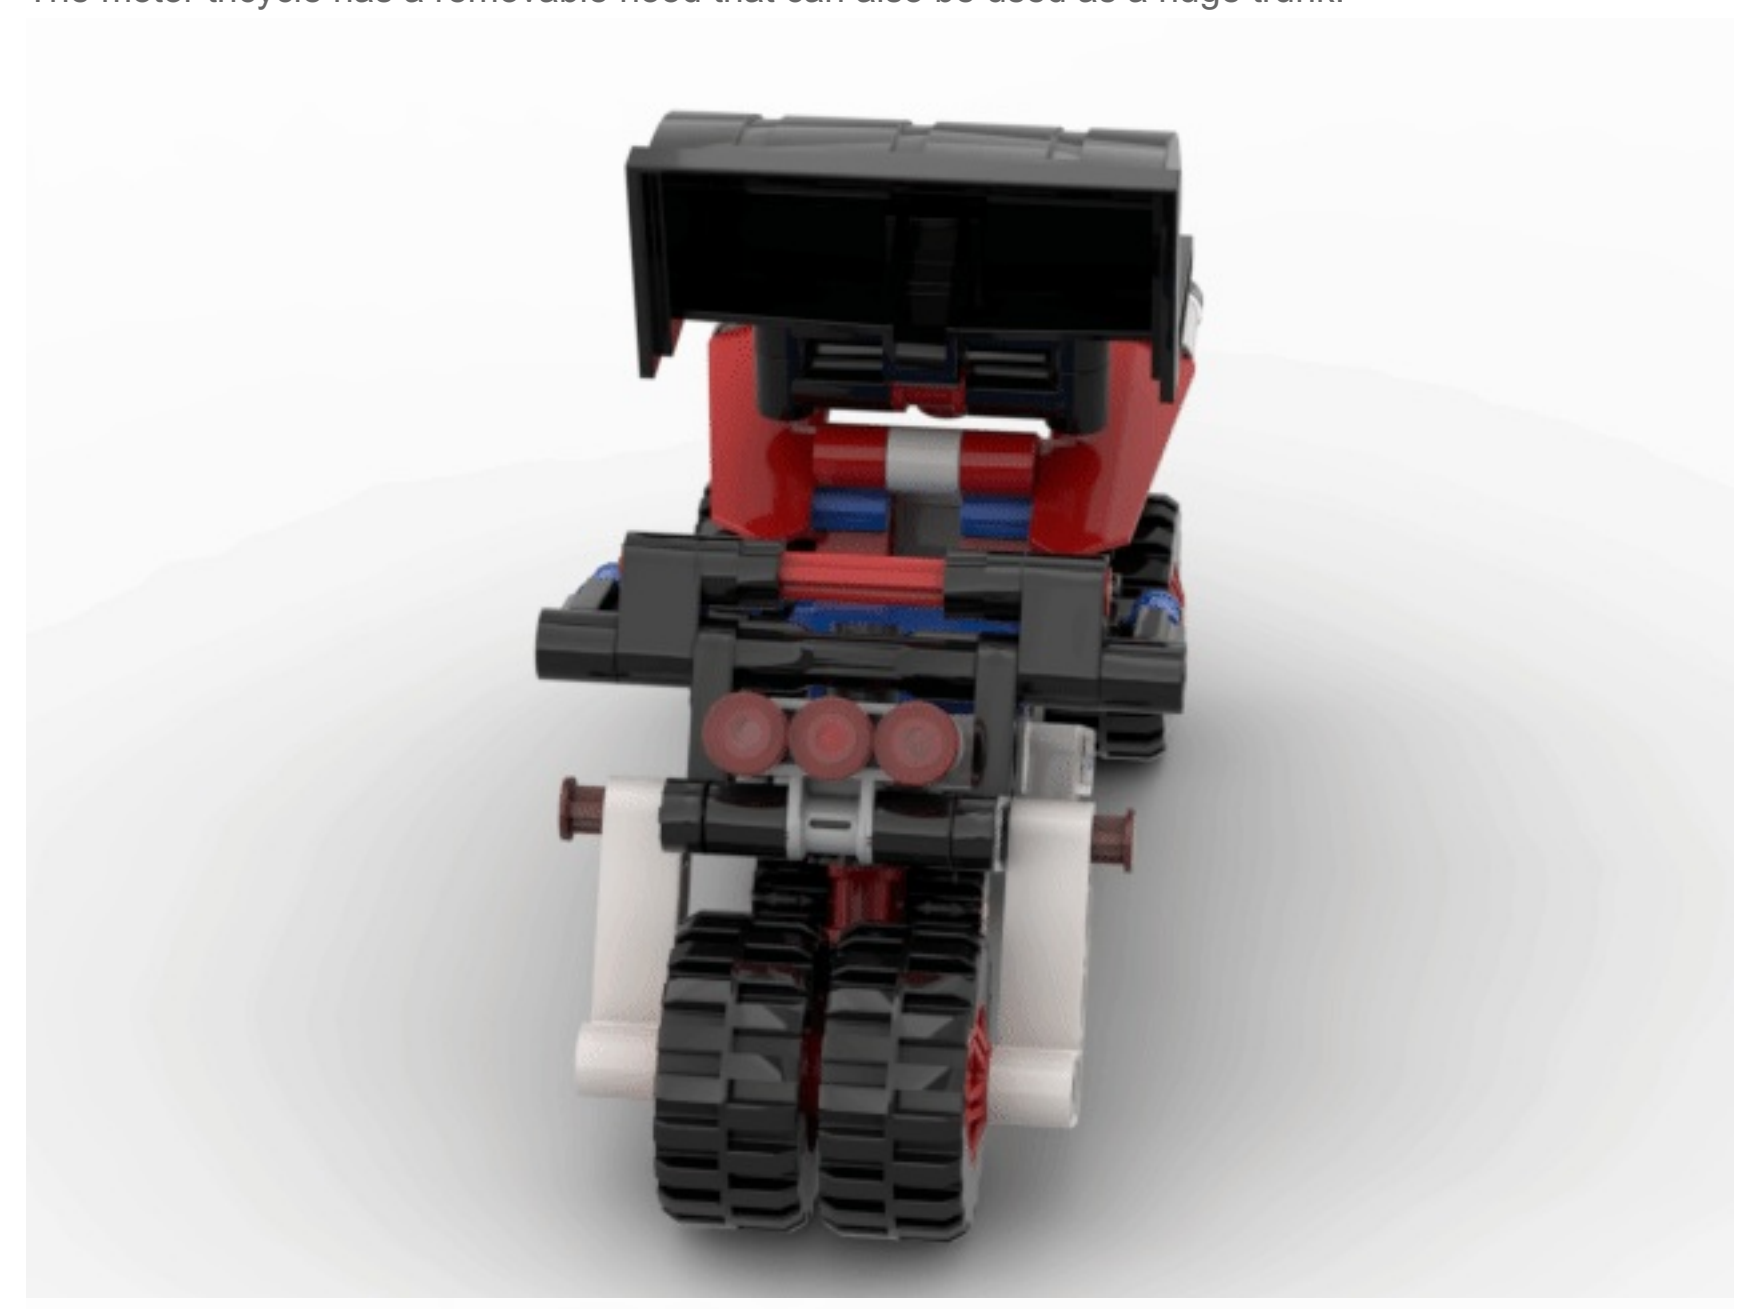

42116 - Motor Tricycle
by **InfernalQuack**
MOC-112459 • 112 parts • Technic

Download the free Building Instructions for this MOC:

- [42116_-_Motor_Tricycle.io](#) May 24, 2022, 8:53 a.m. 6.3 MB
- [42116_-_Motor_Tricycle.pdf](#) May 24, 2022, 8:39 a.m. 4.3 MB

[Help Guide - BI File Types](#)

Details Comments ? Inventory 112 Buy Parts ? Photos 0

This is an alternate build of the set 42116. The motor tricycle has a removable hood that can also be used as a huge trunk.

[See Change Log for MOC-112459](#)

Login to hide ads!

This MOC is an Alternate Build of the following: [Compare MOC-112459 to 42116-1](#)

Skid Steer Loader
42116-1 v2 (139 parts)
Technic 2021

TECHNIC > 10389